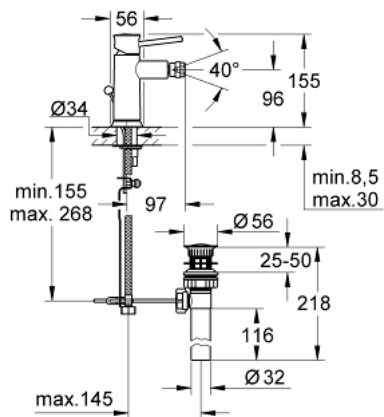

32 864 000 **GROHE BAUCLASSIC SINGLE-LEVER BIDET MIXER 1/2"**

**PRODUCT DESCRIPTION**

- Colour: chrome
- single hole installation
- metal lever
- GROHE SmoothControl 28 mm ceramic cartridge
- GROHE LongLife finish
- ball-joint mousseur
- pop-up waste set 1"
- flexible connection hoses
- rapid installation system

32 864 000 **GROHE BAUCLASSIC SINGLE-LEVER BIDET MIXER 1/2"**

**SPARE PARTS**, september 2009 – now

- 1: Lever (Spare part-nr. 46761000)
  - 2: Cartridge (Spare part-nr. 46580000)
  - 3: Pop-up rod (Spare part-nr. 06329000)
  - 4: Mousseur (Spare part-nr. 13952000)
  - 5: Shank mounting kit (Spare part-nr. 46249000)
  - 6: Mounting wrench (Spare part-nr. 19017000)\*
- \* Optional accessories