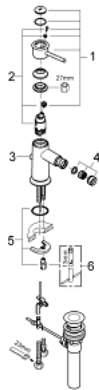

32 864 000 **GROHE BAUCLASSIC SINGLE-LEVER BIDET MIXER 1/2"**

**PRODUCT DESCRIPTION**

- Colour: chrome
- single hole installation
- metal lever
- GROHE SmoothControl 28 mm ceramic cartridge
- GROHE LongLife finish
- ball-joint mousseur
- pop-up waste set 1"
- flexible connection hoses
- rapid installation system

32 864 000 **GROHE BAUCLASSIC SINGLE-LEVER BIDET MIXER 1/2"**

**SPARE PARTS**, september 2009 – now

- 1: Lever (Spare part-nr. 46761000)
  - 2: Cartridge (Spare part-nr. 46580000)
  - 3: Pop-up rod (Spare part-nr. 06329000)
  - 4: Mousseur (Spare part-nr. 13952000)
  - 5: Shank mounting kit (Spare part-nr. 46249000)
  - 6: Mounting wrench (Spare part-nr. 19017000)\*
- \* Optional accessories