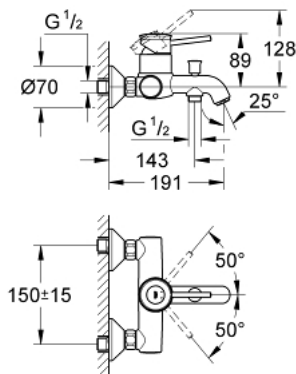

32 865 000 **GROHE BAUCLASSIC SINGLE-LEVER BATH MIXER 1/2"**

**PRODUCT DESCRIPTION**

- Colour: chrome
- wall mounted
- metal lever
- GROHE SmoothControl 46 mm ceramic cartridge
- GROHE LongLife finish
- adjustable flow rate limiter
- adjustable minimum flow rate approx. 2.5 l/min
- automatic diverter: bath/shower
- mousseur
- S-unions
- metal wall escutcheon
- S-union with conical flange as standard equipment
- optional temperature limiter ref. no. 46 308

32 865 000 **GROHE BAUCLASSIC SINGLE-LEVER BATH MIXER 1/2"**

**SPARE PARTS**, september 2009 – now

- 1: Lever (Spare part-nr. 46762000)
- 2: Cap (Spare part-nr. 46584000)
- 3: Cartridge (Spare part-nr. 46048000)
- 4: Diverter knob (Spare part-nr. 65648000)
- 5: Diverter (Spare part-nr. 65655000)
- 6: Mousseur (Spare part-nr. 13952000)
- 7: S-union (Spare part-nr. 12075000)
- 7.1: Seal (Spare part-nr. 0138600M)
- 7.2: Escutcheon (Spare part-nr. 0221000M)
- 8: Screw connection 1/2" (Spare part-nr. 45044000)
- 9: Extension 3/4", 20 mm (Spare part-nr. 0713000M)\*
- 10: Special spanner (Spare part-nr. 19377000)\*
- 11: Escutcheon (Spare part-nr. 4804900M)\*