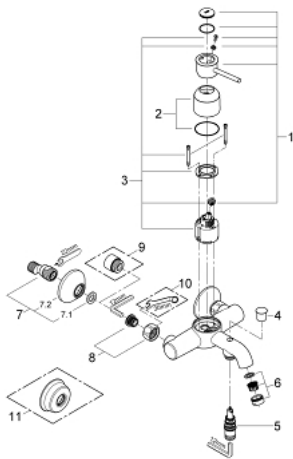

32 865 000 **GROHE BAUCLASSIC SINGLE-LEVER BATH MIXER 1/2"**

**PRODUCT DESCRIPTION**

- Colour: chrome
- wall mounted
- metal lever
- GROHE SmoothControl 46 mm ceramic cartridge
- GROHE LongLife finish
- adjustable flow rate limiter
- adjustable minimum flow rate approx. 2.5 l/min
- automatic diverter: bath/shower
- mousseur
- S-unions
- metal wall escutcheon
- S-union with conical flange as standard equipment
- optional temperature limiter ref. no. 46 308

32 865 000 **GROHE BAUCLASSIC SINGLE-LEVER BATH MIXER 1/2"**

**SPARE PARTS**, september 2009 – now

- 1: Lever (Spare part-nr. 46762000)
- 2: Cap (Spare part-nr. 46584000)
- 3: Cartridge (Spare part-nr. 46048000)
- 4: Diverter knob (Spare part-nr. 65648000)
- 5: Diverter (Spare part-nr. 65655000)
- 6: Mousseur (Spare part-nr. 13952000)
- 7: S-union (Spare part-nr. 12075000)
- 7.1: Seal (Spare part-nr. 0138600M)
- 7.2: Escutcheon (Spare part-nr. 0221000M)
- 8: Screw connection 1/2" (Spare part-nr. 45044000)
- 9: Extension 3/4", 20 mm (Spare part-nr. 0713000M)\*
- 10: Special spanner (Spare part-nr. 19377000)\*
- 11: Escutcheon (Spare part-nr. 4804900M)\*