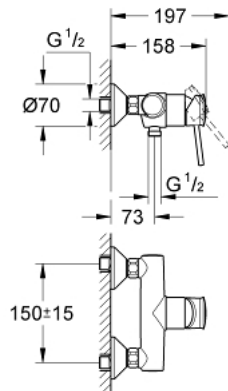

32 867 000 **GROHE BAUCLASSIC SINGLE-LEVER SHOWER MIXER 1/2"**

PRODUCT DESCRIPTION

- Colour: chrome
- wall mounted
- metal lever
- GROHE SmoothControl 46 mm ceramic cartridge
- GROHE LongLife finish
- adjustable flow rate limiter
- adjustable minimum flow rate approx. 2.5 l/min
- shower bottom outlet 1/2"
- S-unions
- metal wall escutcheon
- S-union with conical flange as standard equipment
- optional temperature limiter

32 867 000 GROHE BAUCLASSIC SINGLE-LEVER SHOWER MIXER 1/2"

SPARE PARTS, september 2009 – now

- 1: Lever (Spare part-nr. 46762000)
- 2: Cap (Spare part-nr. 46584000)
- 3: Cartridge (Spare part-nr. 46048000)
- 4: S-union (Spare part-nr. 12075000)
- 4.1: Seal (Spare part-nr. 0138600M)
- 4.2: Escutcheon (Spare part-nr. 0221000M)
- 5: Screw connection 1/2" (Spare part-nr. 45044000)
- 6: Extension 3/4", 20 mm (Spare part-nr. 0713000M)*
- 7: Special spanner (Spare part-nr. 19377000)*
- 8: Escutcheon (Spare part-nr. 4804900M)*