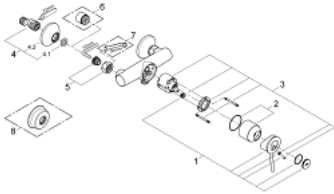

32 867 000 **GROHE BAUCLASSIC SINGLE-LEVER SHOWER MIXER 1/2"**

PRODUCT DESCRIPTION

- Colour: chrome
- wall mounted
- metal lever
- GROHE SmoothControl 46 mm ceramic cartridge
- GROHE LongLife finish
- adjustable flow rate limiter
- adjustable minimum flow rate approx. 2.5 l/min
- shower bottom outlet 1/2"
- S-unions
- metal wall escutcheon
- S-union with conical flange as standard equipment
- optional temperature limiter

32 867 000 GROHE BAUCLASSIC SINGLE-LEVER SHOWER MIXER 1/2"

SPARE PARTS, september 2009 – now

- 1: Lever (Spare part-nr. 46762000)
- 2: Cap (Spare part-nr. 46584000)
- 3: Cartridge (Spare part-nr. 46048000)
- 4: S-union (Spare part-nr. 12075000)
- 4.1: Seal (Spare part-nr. 0138600M)
- 4.2: Escutcheon (Spare part-nr. 0221000M)
- 5: Screw connection 1/2" (Spare part-nr. 45044000)
- 6: Extension 3/4", 20 mm (Spare part-nr. 0713000M)*
- 7: Special spanner (Spare part-nr. 19377000)*
- 8: Escutcheon (Spare part-nr. 4804900M)*