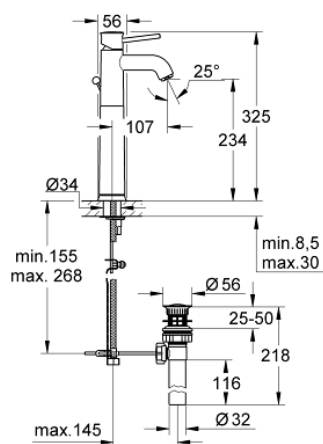

32 868 000 GROHE BAUCLASSIC SINGLE-LEVER BASIN MIXER 1/2"

PRODUCT DESCRIPTION

- Colour: chrome
- for free-standing basins
- metal lever
- GROHE SmoothControl 28 mm ceramic cartridge
- GROHE LongLife finish
- mousseur
- pop-up waste set 1"
- flexible connection hoses
- rapid installation system

32 868 000 **GROHE BAUCLASSIC SINGLE-LEVER BASIN MIXER 1/2"**

SPARE PARTS, september 2009 – now

- 1: Lever (Spare part-nr. 46761000)
- 2: Cartridge (Spare part-nr. 46580000)
- 3: Pop-up rod (Spare part-nr. 06329000)
- 4: Mousseur (Spare part-nr. 13952000)
- 5: Shank mounting kit (Spare part-nr. 46249000)
- 6: Mounting wrench (Spare part-nr. 19017000)*