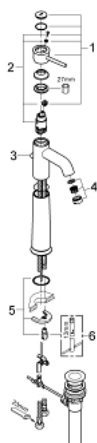

32 868 000 GROHE BAUCLASSIC SINGLE-LEVER BASIN MIXER 1/2"

PRODUCT DESCRIPTION

- Colour: chrome
- for free-standing basins
- metal lever
- GROHE SmoothControl 28 mm ceramic cartridge
- GROHE LongLife finish
- mousseur
- pop-up waste set 1"
- flexible connection hoses
- rapid installation system

32 868 000 **GROHE BAUCLASSIC SINGLE-LEVER BASIN MIXER 1/2"**

SPARE PARTS, september 2009 – now

- 1: Lever (Spare part-nr. 46761000)
- 2: Cartridge (Spare part-nr. 46580000)
- 3: Pop-up rod (Spare part-nr. 06329000)
- 4: Mousseur (Spare part-nr. 13952000)
- 5: Shank mounting kit (Spare part-nr. 46249000)
- 6: Mounting wrench (Spare part-nr. 19017000)*