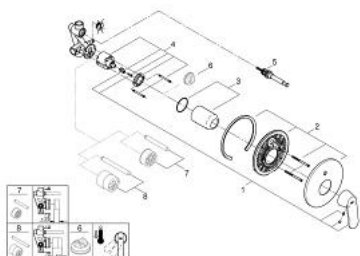

32 879 000 EUROSMART COSMOPOLITAN SINGLE-LEVER BATH MIXER 1/2"

PRODUCT DESCRIPTION

- Colour: chrome
- wall installation
- GROHE SilkMove 46 mm ceramic cartridge
- GROHE LongLife finish
- consisting of:
- set for final installation
- rough-in set for wall mounted bath mixer
- adjustable flow rate limiter
- adjustable minimum flow rate approx. 2.5 l/min
- automatic diverter: bath/shower
- metal lever
- metal wall escutcheon
- screwed
- optional temperature limiter ref. no. 46 308

32 879 000 EUROSMART COSMOPOLITAN SINGLE-LEVER BATH MIXER 1/2"

SPARE PARTS, december 2015 – now

- 1: Lever (Spare part-nr. 46682000)
- 2: Escutcheon (Spare part-nr. 46905000)
- 3: Cap (Spare part-nr. 02693000)
- 4: Cartridge (Spare part-nr. 46048000)
- 5: Diverter (Spare part-nr. 46737000)
- 6: Temperature limiter (Spare part-nr. 46308000)*
- 7: Extension set (Spare part-nr. 46191000)*
- 8: Extension set (Spare part-nr. 46343000)*