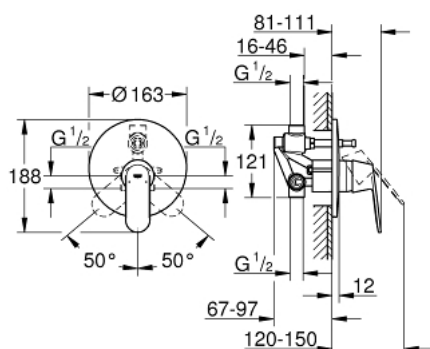

32 879 000 EUROSMART COSMOPOLITAN SINGLE-LEVER BATH MIXER 1/2"

PRODUCT DESCRIPTION

- Colour: chrome
- wall installation
- GROHE SilkMove 46 mm ceramic cartridge
- GROHE LongLife finish
- consisting of:
- set for final installation
- rough-in set for wall mounted bath mixer
- adjustable flow rate limiter
- adjustable minimum flow rate approx. 2.5 l/min
- automatic diverter: bath/shower
- metal lever
- metal wall escutcheon
- screwed
- optional temperature limiter ref. no. 46 308

32 879 000 EUROSMART COSMOPOLITAN SINGLE-LEVER BATH MIXER 1/2"

SPARE PARTS, december 2015 – now

- 1: Lever (Spare part-nr. 46682000)
- 2: Escutcheon (Spare part-nr. 46905000)
- 3: Cap (Spare part-nr. 02693000)
- 4: Cartridge (Spare part-nr. 46048000)
- 5: Diverter (Spare part-nr. 46737000)
- 6: Temperature limiter (Spare part-nr. 46308000)*
- 7: Extension set (Spare part-nr. 46191000)*
- 8: Extension set (Spare part-nr. 46343000)*