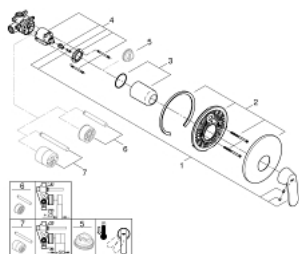

32 880 000 EUROSMART COSMOPOLITAN SINGLE-LEVER SHOWER MIXER 1/2"

SPARE PARTS, december 2015 – now

- 1: Lever (Spare part-nr. 46682000)
- 2: Escutcheon (Spare part-nr. 46904000)
- 3: Cap (Spare part-nr. 02693000)
- 4: Cartridge (Spare part-nr. 46048000)
- 5: Temperature limiter (Spare part-nr. 46308000)*
- 6: Extension set (Spare part-nr. 46191000)*
- 7: Extension set (Spare part-nr. 46343000)*