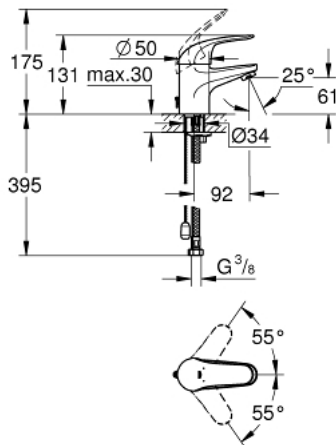

32 881 000 **EUROPRO SINGLE-LEVER BASIN MIXER 1/2"**
S-SIZE

PRODUCT DESCRIPTION

- Colour: chrome
- single hole installation
- metal lever
- GROHE SilkMove 35 mm ceramic cartridge
- GROHE LongLife finish
- rapid installation system
- mousseur
- retractable chain
- flexible connection hoses
- optional temperature limiter ref. no. 46 375

32 881 000 **EUROPRO SINGLE-LEVER BASIN MIXER 1/2"**
S-SIZE

SPARE PARTS, avgust 2016 – now

- 1: Lever (Spare part-nr. 46644000)
- 2: Cap (Spare part-nr. 46436000)
- 3: Screw coupling (Spare part-nr. 46460000)
- 4: Cartridge (Spare part-nr. 46374000)
- 5: Mousseur (Spare part-nr. 13929000)
- 6: Shank mounting kit (Spare part-nr. 46671000)
- 7: Chain (Spare part-nr. 06815000)
- 8: Temperature limiter (Spare part-nr. 46375000)*
- 9: Mounting wrench (Spare part-nr. 19017000)*
- 10: Socket spanner (Spare part-nr. 19332000)*