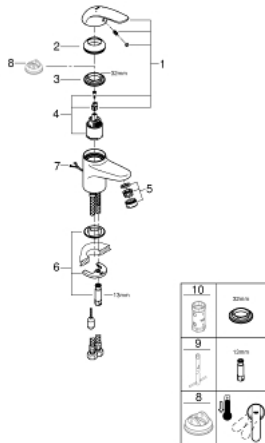

32 881 000 **EUROPRO SINGLE-LEVER BASIN MIXER 1/2"**
S-SIZE

PRODUCT DESCRIPTION

- Colour: chrome
- single hole installation
- metal lever
- GROHE SilkMove 35 mm ceramic cartridge
- GROHE LongLife finish
- rapid installation system
- mousseur
- retractable chain
- flexible connection hoses
- optional temperature limiter ref. no. 46 375

32 881 000 **EUROPRO SINGLE-LEVER BASIN MIXER 1/2"**
S-SIZE

SPARE PARTS, avgust 2016 – now

- 1: Lever (Spare part-nr. 46644000)
- 2: Cap (Spare part-nr. 46436000)
- 3: Screw coupling (Spare part-nr. 46460000)
- 4: Cartridge (Spare part-nr. 46374000)
- 5: Mousseur (Spare part-nr. 13929000)
- 6: Shank mounting kit (Spare part-nr. 46671000)
- 7: Chain (Spare part-nr. 06815000)
- 8: Temperature limiter (Spare part-nr. 46375000)*
- 9: Mounting wrench (Spare part-nr. 19017000)*
- 10: Socket spanner (Spare part-nr. 19332000)*