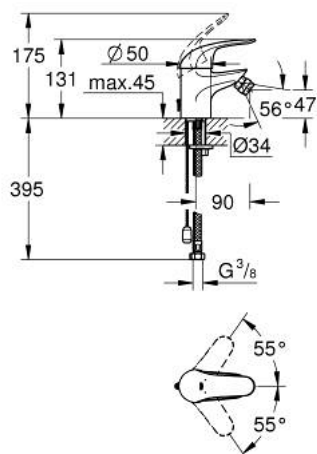

32 882 000 EUROPRO SINGLE-LEVER BIDET MIXER 1/2" S-SIZE

PRODUCT DESCRIPTION

- Colour: chrome
- single hole installation
- metal lever
- GROHE SilkMove 35 mm ceramic cartridge
- GROHE LongLife finish
- rapid installation system
- ball-joint mousseur
- retractable chain
- flexible connection hoses
- optional temperature limiter ref. no. 46 375

32 882 000 EUROPRO SINGLE-LEVER BIDET MIXER 1/2" S-SIZE

SPARE PARTS, oktober 2009 – now

- 1: Lever (Spare part-nr. 46644000)
- 2: Cap (Spare part-nr. 46436000)
- 3: Screw coupling (Spare part-nr. 46460000)
- 4: Cartridge (Spare part-nr. 46374000)
- 5: Mousseur (Spare part-nr. 13929000)
- 6: Shank mounting kit (Spare part-nr. 46671000)
- 7: Chain (Spare part-nr. 06815000)
- 8: Temperature limiter (Spare part-nr. 46375000)*
- 9: Mounting wrench (Spare part-nr. 19017000)*
- 10: Socket spanner (Spare part-nr. 19332000)*