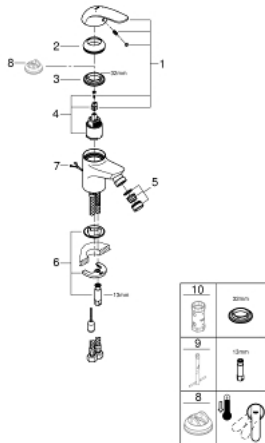

32 882 000 EUROPRO SINGLE-LEVER BIDET MIXER 1/2" S-SIZE

PRODUCT DESCRIPTION

- Colour: chrome
- single hole installation
- metal lever
- GROHE SilkMove 35 mm ceramic cartridge
- GROHE LongLife finish
- rapid installation system
- ball-joint mousseur
- retractable chain
- flexible connection hoses
- optional temperature limiter ref. no. 46 375

32 882 000 EUROPRO SINGLE-LEVER BIDET MIXER 1/2" S-SIZE

SPARE PARTS, oktober 2009 – now

- 1: Lever (Spare part-nr. 46644000)
- 2: Cap (Spare part-nr. 46436000)
- 3: Screw coupling (Spare part-nr. 46460000)
- 4: Cartridge (Spare part-nr. 46374000)
- 5: Mousseur (Spare part-nr. 13929000)
- 6: Shank mounting kit (Spare part-nr. 46671000)
- 7: Chain (Spare part-nr. 06815000)
- 8: Temperature limiter (Spare part-nr. 46375000)*
- 9: Mounting wrench (Spare part-nr. 19017000)*
- 10: Socket spanner (Spare part-nr. 19332000)*