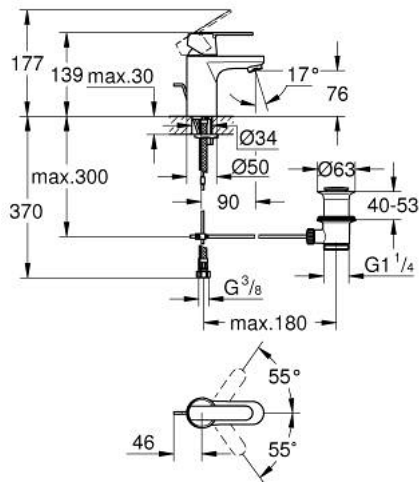

32 883 000 **GET SINGLE-LEVER BASIN MIXER 1/2"**
S-SIZE

PRODUCT DESCRIPTION

- Colour: chrome
- single hole installation
- metal lever
- GROHE SilkMove 35 mm ceramic cartridge
- adjustable flow rate limiter
- GROHE LongLife finish
- GROHE EcoJoy - Less water, perfect flow
- maximum flow rate (at 3 bar): 5 l/min
- pop-up waste set 1 1/4"
- flexible connection hoses
- GROHE QuickTool included

32 883 000 GET SINGLE-LEVER BASIN MIXER 1/2" S-SIZE

SPARE PARTS, junij 2016 – now

- 1: Lever (Spare part-nr. 46681000)
 - 2: Cap (Spare part-nr. 46492000)
 - 3: Screw coupling (Spare part-nr. 46460000)
 - 4: Cartridge (Spare part-nr. 46374000)
 - 5: Pop-up rod (Spare part-nr. 46739000)
 - 6: Shank mounting kit (Spare part-nr. 46671000)
 - 7: Mousseur (Spare part-nr. 48159000)
 - 8: Waste set 1 1/4" (Spare part-nr. 28910000)
 - 8.1: Plug (Spare part-nr. 07182000)
 - 8.2: Eccentric rod (Spare part-nr. 07052000)
 - 9: Mounting wrench (Spare part-nr. 19017000)*
 - 10: Socket spanner (Spare part-nr. 19332000)*
 - 11: Temperature limiter (Spare part-nr. 46375000)*
 - 12: Eccentric rod (Spare part-nr. 07341000)*
- * Optional accessories