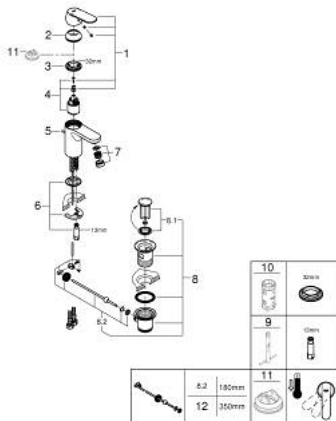

32 883 000 **GET SINGLE-LEVER BASIN MIXER 1/2"**
S-SIZE

PRODUCT DESCRIPTION

- Colour: chrome
- single hole installation
- metal lever
- GROHE SilkMove 35 mm ceramic cartridge
- adjustable flow rate limiter
- GROHE LongLife finish
- GROHE EcoJoy - Less water, perfect flow
- maximum flow rate (at 3 bar): 5 l/min
- pop-up waste set 1 1/4"
- flexible connection hoses
- GROHE QuickTool included

32 883 000 GET SINGLE-LEVER BASIN MIXER 1/2" S-SIZE

SPARE PARTS, junij 2016 – now

- 1: Lever (Spare part-nr. 46681000)
 - 2: Cap (Spare part-nr. 46492000)
 - 3: Screw coupling (Spare part-nr. 46460000)
 - 4: Cartridge (Spare part-nr. 46374000)
 - 5: Pop-up rod (Spare part-nr. 46739000)
 - 6: Shank mounting kit (Spare part-nr. 46671000)
 - 7: Mousseur (Spare part-nr. 48159000)
 - 8: Waste set 1 1/4" (Spare part-nr. 28910000)
 - 8.1: Plug (Spare part-nr. 07182000)
 - 8.2: Eccentric rod (Spare part-nr. 07052000)
 - 9: Mounting wrench (Spare part-nr. 19017000)*
 - 10: Socket spanner (Spare part-nr. 19332000)*
 - 11: Temperature limiter (Spare part-nr. 46375000)*
 - 12: Eccentric rod (Spare part-nr. 07341000)*
- * Optional accessories