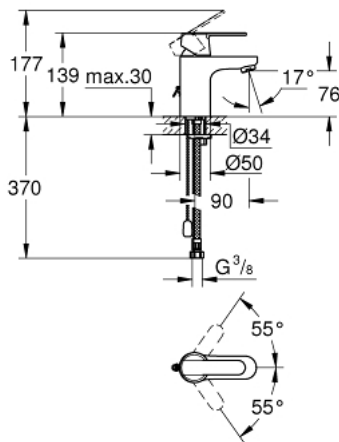

32 884 000 **GET SINGLE-LEVER BASIN MIXER 1/2"**
S-SIZE

PRODUCT DESCRIPTION

- Colour: chrome
- single hole installation
- metal lever
- GROHE SilkMove 35 mm ceramic cartridge
- adjustable flow rate limiter
- adjustable minimum flow rate approx. 2.5 l/min
- GROHE LongLife finish
- GROHE EcoJoy - Less water, perfect flow
- GROHE SpeedClean mousseur 5.7 l/min
- retractable chain
- flexible connection hoses
- GROHE FastFixation rapid installation system
- optional temperature limiter ref. no. 46 375
- noise classification I in accordance with DIN 4109

32 884 000 **GET SINGLE-LEVER BASIN MIXER 1/2"**
S-SIZE

SPARE PARTS, oktober 2009 – now

- 1: Lever (Spare part-nr. 46681000)
- 2: Cap (Spare part-nr. 46492000)
- 3: Screw coupling (Spare part-nr. 46460000)
- 4: Cartridge (Spare part-nr. 46374000)
- 5: Chain (Spare part-nr. 06815000)
- 6: Shank mounting kit (Spare part-nr. 46671000)
- 7: Mousseur (Spare part-nr. 48159000)
- 8: Mounting wrench (Spare part-nr. 19017000)*
- 9: Socket spanner (Spare part-nr. 19332000)*
- 10: Temperature limiter (Spare part-nr. 46375000)*