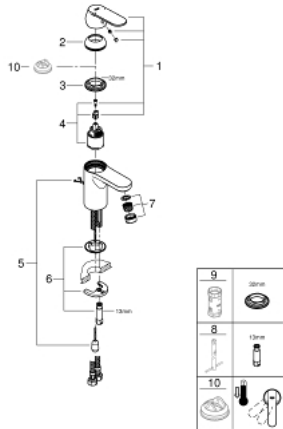

32 884 000 **GET SINGLE-LEVER BASIN MIXER 1/2"**
S-SIZE

PRODUCT DESCRIPTION

- Colour: chrome
- single hole installation
- metal lever
- GROHE SilkMove 35 mm ceramic cartridge
- adjustable flow rate limiter
- adjustable minimum flow rate approx. 2.5 l/min
- GROHE LongLife finish
- GROHE EcoJoy - Less water, perfect flow
- GROHE SpeedClean mousseur 5.7 l/min
- retractable chain
- flexible connection hoses
- GROHE FastFixation rapid installation system
- optional temperature limiter ref. no. 46 375
- noise classification I in accordance with DIN 4109

32 884 000 **GET SINGLE-LEVER BASIN MIXER 1/2"**
S-SIZE

SPARE PARTS, oktober 2009 – now

- 1: Lever (Spare part-nr. 46681000)
- 2: Cap (Spare part-nr. 46492000)
- 3: Screw coupling (Spare part-nr. 46460000)
- 4: Cartridge (Spare part-nr. 46374000)
- 5: Chain (Spare part-nr. 06815000)
- 6: Shank mounting kit (Spare part-nr. 46671000)
- 7: Mousseur (Spare part-nr. 48159000)
- 8: Mounting wrench (Spare part-nr. 19017000)*
- 9: Socket spanner (Spare part-nr. 19332000)*
- 10: Temperature limiter (Spare part-nr. 46375000)*