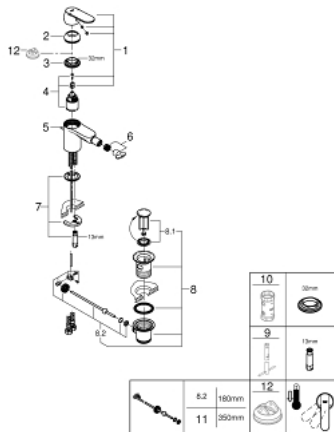

32 885 000 GET SINGLE-LEVER BIDET MIXER 1/2" S-SIZE

PRODUCT DESCRIPTION

- Colour: chrome
- single hole installation
- metal lever
- GROHE SilkMove 35 mm ceramic cartridge
- adjustable flow rate limiter
- with temperature limiter
- GROHE LongLife finish
- GROHE EcoJoy - Less water, perfect flow
- maximum flow rate (at 3 bar): 5 l/min
- ball-joint mousseur
- pop-up waste set 1 1/4"
- flexible connection hoses
- GROHE QuickTool included

32 885 000 GET SINGLE-LEVER BIDET MIXER 1/2" S-SIZE

SPARE PARTS, april 2014 – now

- 1: Lever (Spare part-nr. 46681000)
- 2: Cap (Spare part-nr. 46492000)
- 3: Screw coupling (Spare part-nr. 46460000)
- 4: Cartridge (Spare part-nr. 46374000)
- 5: Pop-up rod (Spare part-nr. 46739000)
- 6: Mousseur (Spare part-nr. 13998000)
- 7: Shank mounting kit (Spare part-nr. 46671000)
- 8: Waste set 1 1/4" (Spare part-nr. 28910000)
- 8.1: Plug (Spare part-nr. 07182000)
- 8.2: Eccentric rod (Spare part-nr. 07052000)
- 9: Mounting wrench (Spare part-nr. 19017000)*
- 10: Socket spanner (Spare part-nr. 19332000)*
- 11: Eccentric rod (Spare part-nr. 07341000)*
- 12: Temperature limiter (Spare part-nr. 46375000)*