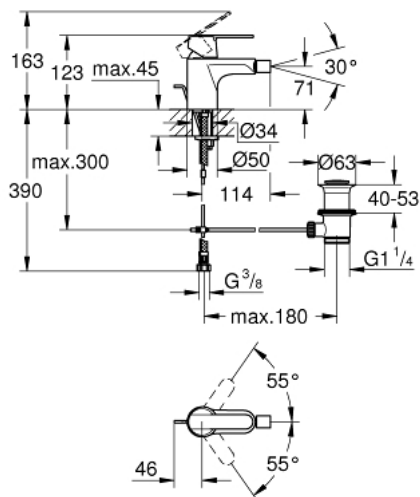

32 885 000 GET SINGLE-LEVER BIDET MIXER 1/2" S-SIZE

PRODUCT DESCRIPTION

- Colour: chrome
- single hole installation
- metal lever
- GROHE SilkMove 35 mm ceramic cartridge
- adjustable flow rate limiter
- with temperature limiter
- GROHE LongLife finish
- GROHE EcoJoy - Less water, perfect flow
- maximum flow rate (at 3 bar): 5 l/min
- ball-joint mousseur
- pop-up waste set 1 1/4"
- flexible connection hoses
- GROHE QuickTool included

32 885 000 GET SINGLE-LEVER BIDET MIXER 1/2" S-SIZE

SPARE PARTS, april 2014 – now

- 1: Lever (Spare part-nr. 46681000)
- 2: Cap (Spare part-nr. 46492000)
- 3: Screw coupling (Spare part-nr. 46460000)
- 4: Cartridge (Spare part-nr. 46374000)
- 5: Pop-up rod (Spare part-nr. 46739000)
- 6: Mousseur (Spare part-nr. 13998000)
- 7: Shank mounting kit (Spare part-nr. 46671000)
- 8: Waste set 1 1/4" (Spare part-nr. 28910000)
- 8.1: Plug (Spare part-nr. 07182000)
- 8.2: Eccentric rod (Spare part-nr. 07052000)
- 9: Mounting wrench (Spare part-nr. 19017000)*
- 10: Socket spanner (Spare part-nr. 19332000)*
- 11: Eccentric rod (Spare part-nr. 07341000)*
- 12: Temperature limiter (Spare part-nr. 46375000)*