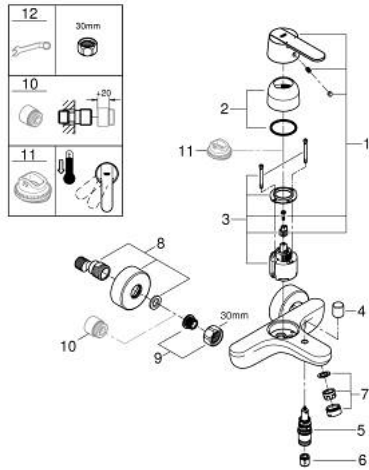

## 32 887 000 GET SINGLE-LEVER BATH MIXER 1/2"

### PRODUCT DESCRIPTION

- Colour: chrome
- wall mounted
- metal lever
- GROHE SilkMove 46 mm ceramic cartridge
- adjustable flow rate limiter
- GROHE LongLife finish
- shower outlet 1/2" with integrated non-return valve
- automatic diverter: bath/shower
- mousseur
- S-unions
- protected against backflow
- GROHE QuickSpanner included in chrome variant only

### SPARE PARTS, januar 2016 – now

- 1: Lever (Spare part-nr. 46708000)
- 2: Cap (Spare part-nr. 46427000)
- 3: Cartridge (Spare part-nr. 46048000)
- 4: Diverter knob (Spare part-nr. 64309000)
- 5: Diverter (Spare part-nr. 65655000)
- 6: Non-return valve (Spare part-nr. 08565000)
- 7: Mousseur (Spare part-nr. 13952000)
- 8: S-union (Spare part-nr. 12662000)
- 9: Screw connection 1/2" (Spare part-nr. 45044000)
- 10: Extension 3/4", 20 mm (Spare part-nr. 0713000M)\*
- 11: Temperature limiter (Spare part-nr. 46308000)\*
- 12: Special spanner (Spare part-nr. 19377000)\*