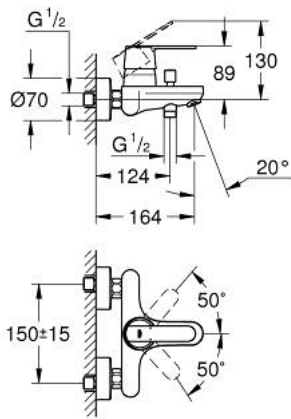

## 32 887 000 GET SINGLE-LEVER BATH MIXER 1/2"

### PRODUCT DESCRIPTION

- Colour: chrome
- wall mounted
- metal lever
- GROHE SilkMove 46 mm ceramic cartridge
- adjustable flow rate limiter
- GROHE LongLife finish
- shower outlet 1/2" with integrated non-return valve
- automatic diverter: bath/shower
- mousseur
- S-unions
- protected against backflow
- GROHE QuickSpanner included in chrome variant only

### SPARE PARTS, januar 2016 – now

- 1: Lever (Spare part-nr. 46708000)
- 2: Cap (Spare part-nr. 46427000)
- 3: Cartridge (Spare part-nr. 46048000)
- 4: Diverter knob (Spare part-nr. 64309000)
- 5: Diverter (Spare part-nr. 65655000)
- 6: Non-return valve (Spare part-nr. 08565000)
- 7: Mousseur (Spare part-nr. 13952000)
- 8: S-union (Spare part-nr. 12662000)
- 9: Screw connection 1/2" (Spare part-nr. 45044000)
- 10: Extension 3/4", 20 mm (Spare part-nr. 0713000M)\*
- 11: Temperature limiter (Spare part-nr. 46308000)\*
- 12: Special spanner (Spare part-nr. 19377000)\*