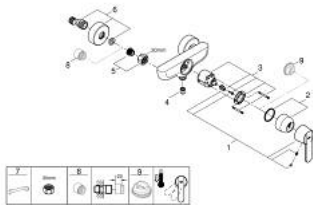

32 888 000 GET SINGLE-LEVER SHOWER MIXER 1/2"

PRODUCT DESCRIPTION

- Colour: chrome
- wall mounted
- metal lever
- GROHE SilkMove 46 mm ceramic cartridge
- adjustable flow rate limiter
- GROHE LongLife finish
- shower outlet 1/2" with integrated non-return valve
- S-unions
- protected against backflow
- GROHE QuickSpanner included in chrome variant only

32 888 000 GET SINGLE-LEVER SHOWER MIXER 1/2"

SPARE PARTS, december 2015 – now

- 1: Lever (Spare part-nr. 46708000)
 - 2: Cap (Spare part-nr. 46427000)
 - 3: Cartridge (Spare part-nr. 46048000)
 - 4: Non-return valve (Spare part-nr. 08565000)
 - 5: Screw connection 1/2" (Spare part-nr. 45044000)
 - 6: S-union (Spare part-nr. 12662000)
 - 7: Special spanner (Spare part-nr. 19377000)*
 - 8: Extension 3/4", 20 mm (Spare part-nr. 0713000M)*
 - 9: Temperature limiter (Spare part-nr. 46308000)*
- * Optional accessories