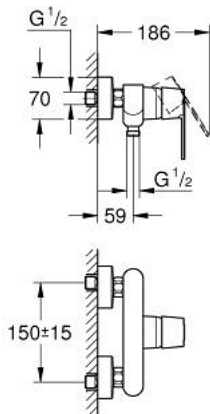

32 888 000 GET SINGLE-LEVER SHOWER MIXER 1/2"

PRODUCT DESCRIPTION

- Colour: chrome
- wall mounted
- metal lever
- GROHE SilkMove 46 mm ceramic cartridge
- adjustable flow rate limiter
- GROHE LongLife finish
- shower outlet 1/2" with integrated non-return valve
- S-unions
- protected against backflow
- GROHE QuickSpanner included in chrome variant only

32 888 000 GET SINGLE-LEVER SHOWER MIXER 1/2"

SPARE PARTS, december 2015 – now

- 1: Lever (Spare part-nr. 46708000)
 - 2: Cap (Spare part-nr. 46427000)
 - 3: Cartridge (Spare part-nr. 46048000)
 - 4: Non-return valve (Spare part-nr. 08565000)
 - 5: Screw connection 1/2" (Spare part-nr. 45044000)
 - 6: S-union (Spare part-nr. 12662000)
 - 7: Special spanner (Spare part-nr. 19377000)*
 - 8: Extension 3/4", 20 mm (Spare part-nr. 0713000M)*
 - 9: Temperature limiter (Spare part-nr. 46308000)*
- * Optional accessories