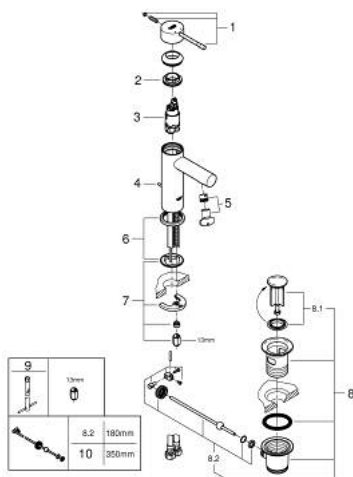

32 898 001 **ESSENCE SINGLE-LEVER BASIN MIXER 1/2"**  
**S-SIZE**

**PRODUCT DESCRIPTION**

- Colour: chrome
- single hole installation
- metal lever
- GROHE SilkMove 28 mm ceramic cartridge
- with temperature limiter
- GROHE LongLife finish
- GROHE EcoJoy - Less water, perfect flow
- maximum flow rate (at 3 bar): 5.7 l/min
- GROHE FastFixation Plus installation system
- pop-up waste set 1 1/4"
- flexible connection hoses
- min. recommended pressure 1.0 bar

32 898 001 **ESSENCE SINGLE-LEVER BASIN MIXER 1/2"**  
**S-SIZE**

**SPARE PARTS**, december 2021 – now

- 1: Lever (Spare part-nr. 46917000)
  - 2: Fitting ring (Spare part-nr. 46715000)
  - 3: Cartridge (Spare part-nr. 46580000)
  - 4: Pop-up rod (Spare part-nr. 46739000)
  - 5: Mousseur (Spare part-nr. 46765000)
  - 6: Escutcheon (Spare part-nr. 48603000)
  - 7: Shank mounting kit (Spare part-nr. 46645000)
  - 8: Waste set 1 1/4" (Spare part-nr. 28910000)
  - 8.1: Plug (Spare part-nr. 07182000)
  - 8.2: Eccentric rod (Spare part-nr. 07052000)
  - 9: Mounting wrench (Spare part-nr. 19017000)\*
  - 10: Eccentric rod (Spare part-nr. 07341000)\*
- \* Optional accessories