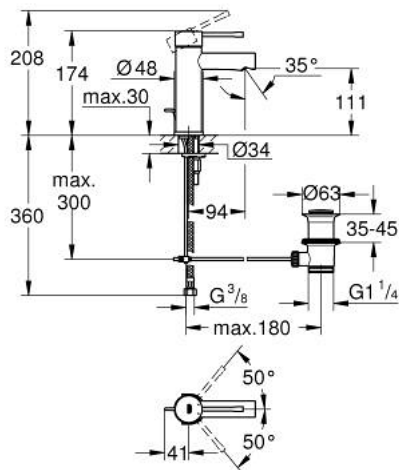

32 898 001 **ESSENCE SINGLE-LEVER BASIN MIXER 1/2"**  
**S-SIZE**

**PRODUCT DESCRIPTION**

- Colour: chrome
- single hole installation
- metal lever
- GROHE SilkMove 28 mm ceramic cartridge
- with temperature limiter
- GROHE LongLife finish
- GROHE EcoJoy - Less water, perfect flow
- maximum flow rate (at 3 bar): 5.7 l/min
- GROHE FastFixation Plus installation system
- pop-up waste set 1 1/4"
- flexible connection hoses
- min. recommended pressure 1.0 bar

32 898 001 **ESSENCE SINGLE-LEVER BASIN MIXER 1/2"**  
**S-SIZE**

**SPARE PARTS**, december 2021 – now

- 1: Lever (Spare part-nr. 46917000)
  - 2: Fitting ring (Spare part-nr. 46715000)
  - 3: Cartridge (Spare part-nr. 46580000)
  - 4: Pop-up rod (Spare part-nr. 46739000)
  - 5: Mousseur (Spare part-nr. 46765000)
  - 6: Escutcheon (Spare part-nr. 48603000)
  - 7: Shank mounting kit (Spare part-nr. 46645000)
  - 8: Waste set 1 1/4" (Spare part-nr. 28910000)
  - 8.1: Plug (Spare part-nr. 07182000)
  - 8.2: Eccentric rod (Spare part-nr. 07052000)
  - 9: Mounting wrench (Spare part-nr. 19017000)\*
  - 10: Eccentric rod (Spare part-nr. 07341000)\*
- \* Optional accessories