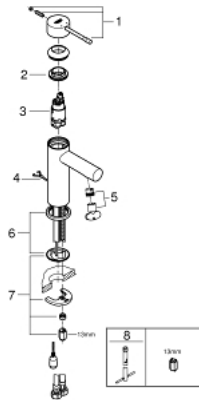

32 899 001 **ESSENCE SINGLE-LEVER BASIN MIXER 1/2"**
S-SIZE

PRODUCT DESCRIPTION

- Colour: chrome
- single hole installation
- metal lever
- GROHE SilkMove 28 mm ceramic cartridge
- with temperature limiter
- GROHE LongLife finish
- mousseur 5.7 l/min
- GROHE FastFixation Plus installation system
- retractable chain
- flexible connection hoses

32 899 001 **ESSENCE SINGLE-LEVER BASIN MIXER 1/2"**
S-SIZE

SPARE PARTS, december 2021 – now

- 1: Lever (Spare part-nr. 46917000)
 - 2: Fitting ring (Spare part-nr. 46715000)
 - 3: Cartridge (Spare part-nr. 46580000)
 - 4: Chain (Spare part-nr. 06815000)
 - 5: Mousseur (Spare part-nr. 46765000)
 - 6: Escutcheon (Spare part-nr. 48603000)
 - 7: Shank mounting kit (Spare part-nr. 46645000)
 - 8: Mounting wrench (Spare part-nr. 19017000)*
- * Optional accessories