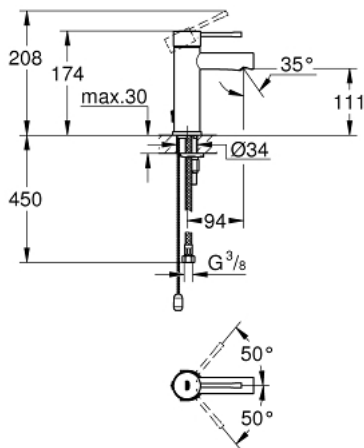

32 899 001 **ESSENCE SINGLE-LEVER BASIN MIXER 1/2"**
S-SIZE

PRODUCT DESCRIPTION

- Colour: chrome
- single hole installation
- metal lever
- GROHE SilkMove 28 mm ceramic cartridge
- with temperature limiter
- GROHE LongLife finish
- mousseur 5.7 l/min
- GROHE FastFixation Plus installation system
- retractable chain
- flexible connection hoses

32 899 001 **ESSENCE SINGLE-LEVER BASIN MIXER 1/2"**
S-SIZE

SPARE PARTS, december 2021 – now

- 1: Lever (Spare part-nr. 46917000)
 - 2: Fitting ring (Spare part-nr. 46715000)
 - 3: Cartridge (Spare part-nr. 46580000)
 - 4: Chain (Spare part-nr. 06815000)
 - 5: Mousseur (Spare part-nr. 46765000)
 - 6: Escutcheon (Spare part-nr. 48603000)
 - 7: Shank mounting kit (Spare part-nr. 46645000)
 - 8: Mounting wrench (Spare part-nr. 19017000)*
- * Optional accessories