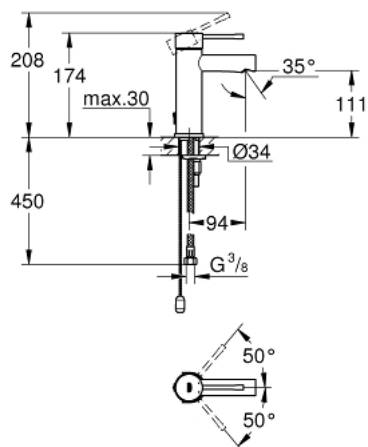

32 899 001 **ESSENCE SINGLE-LEVER BASIN MIXER 1/2"**  
**S-SIZE**

**PRODUCT DESCRIPTION**

- Colour: chrome
- single hole installation
- metal lever
- GROHE SilkMove 28 mm ceramic cartridge
- with temperature limiter
- GROHE LongLife finish
- GROHE EcoJoy mousseur 5.7 l/min
- GROHE FastFixation Plus installation system
- retractable chain
- flexible connection hoses

32 899 001 **ESSENCE SINGLE-LEVER BASIN MIXER 1/2"**  
**S-SIZE**

**SPARE PARTS**, december 2021 – now

- 1: Lever (Spare part-nr. 46917000)
  - 2: Fitting ring (Spare part-nr. 46715000)
  - 3: Cartridge (Spare part-nr. 46580000)
  - 4: Chain (Spare part-nr. 06815000)
  - 5: Mousseur (Spare part-nr. 46765000)
  - 6: Escutcheon (Spare part-nr. 48603000)
  - 7: Shank mounting kit (Spare part-nr. 46645000)
  - 8: Mounting wrench (Spare part-nr. 19017000)\*
- \* Optional accessories