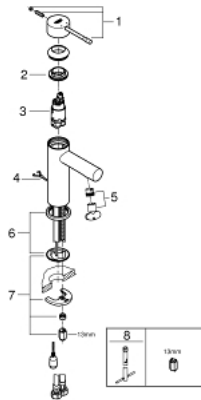

32 899 001 **ESSENCE SINGLE-LEVER BASIN MIXER 1/2"**  
**S-SIZE**

**PRODUCT DESCRIPTION**

- Colour: chrome
- single hole installation
- metal lever
- GROHE SilkMove 28 mm ceramic cartridge
- with temperature limiter
- GROHE LongLife finish
- GROHE EcoJoy mousseur 5.7 l/min
- GROHE FastFixation Plus installation system
- retractable chain
- flexible connection hoses

32 899 001 **ESSENCE SINGLE-LEVER BASIN MIXER 1/2"**  
**S-SIZE**

**SPARE PARTS**, december 2021 – now

- 1: Lever (Spare part-nr. 46917000)
  - 2: Fitting ring (Spare part-nr. 46715000)
  - 3: Cartridge (Spare part-nr. 46580000)
  - 4: Chain (Spare part-nr. 06815000)
  - 5: Mousseur (Spare part-nr. 46765000)
  - 6: Escutcheon (Spare part-nr. 48603000)
  - 7: Shank mounting kit (Spare part-nr. 46645000)
  - 8: Mounting wrench (Spare part-nr. 19017000)\*
- \* Optional accessories