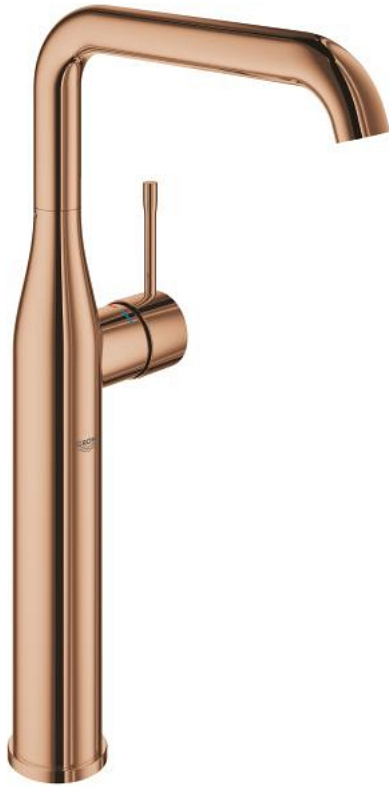

32 901 DA1 ESSENCE SINGLE-LEVER BASIN MIXER 1/2" XL-SIZE

PRODUCT DESCRIPTION

- Colour: warm sunset
- single hole installation
- metal lever
- for free-standing basins
- GROHE SilkMove 28 mm ceramic cartridge
- with temperature limiter
- GROHE LongLife finish
- GROHE AquaGuide adjustable mousseur
- FastFixation Plus rapid installation system
- swivel spout with mousseur and stop limiter
- smooth body
- flexible connection hoses
- maximum flow rate (at 3 bar): 6.6 l/min
- min. recommended pressure 1.0 bar