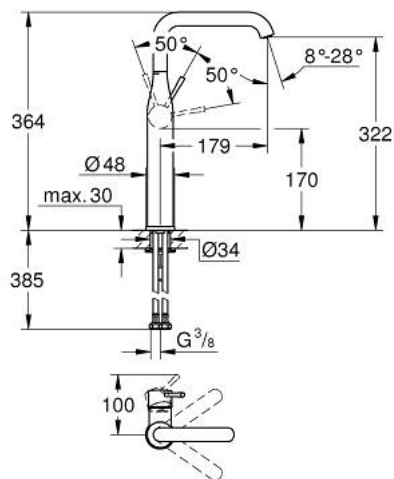

32 901 DC1 ESSENCE SINGLE-LEVER BASIN MIXER 1/2" XL-SIZE

PRODUCT DESCRIPTION

- Colour: supersteel
- single hole installation
- metal lever
- for free-standing basins
- GROHE SilkMove 28 mm ceramic cartridge
- with temperature limiter
- GROHE LongLife finish
- GROHE AquaGuide adjustable mousseur
- FastFixation Plus rapid installation system
- swivel spout with mousseur and stop limiter
- smooth body
- flexible connection hoses
- min. recommended pressure 1.0 bar

32 901 DC1 ESSENCE SINGLE-LEVER BASIN MIXER 1/2" XL-SIZE

SPARE PARTS, februar 2022 – now

- 1: Lever (Spare part-nr. 46919DC0)
 - 2: Cartridge (Spare part-nr. 46580000)
 - 3: screw ring (Spare part-nr. 48591000)
 - 4: Tubular spout (Spare part-nr. 13375DC0)
 - 4.1: Mousseur (Spare part-nr. 48270000)
 - 4.2: Sealing washer (Spare part-nr. 0128500M)
 - 4.3: Safety ring (Spare part-nr. 4826600M)
 - 5: Escutcheon (Spare part-nr. 48603DC0)
 - 6: Shank mounting kit (Spare part-nr. 46645000)
 - 7: Mounting wrench (Spare part-nr. 19017000)*
 - 8: Waste set with push-open plug (Spare part-nr. 65807DC0)*
- * Optional accessories