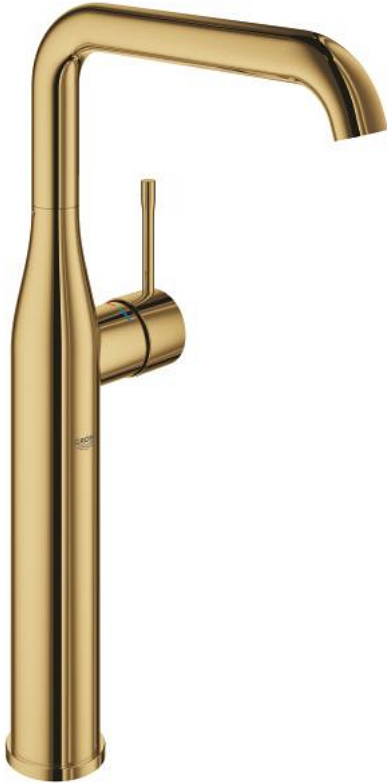

32 901 GL1 ESSENCE SINGLE-LEVER BASIN MIXER 1/2" XL-SIZE

PRODUCT DESCRIPTION

- Colour: cool sunrise
- single hole installation
- metal lever
- for free-standing basins
- GROHE SilkMove 28 mm ceramic cartridge
- with temperature limiter
- GROHE LongLife finish
- GROHE AquaGuide adjustable mousseur
- GROHE FastFixation Plus rapid installation system
- swivel spout with mousseur and stop limiter
- smooth body
- flexible connection hoses
- maximum flow rate (at 3 bar): 6.6 l/min
- min. recommended pressure 1.0 bar