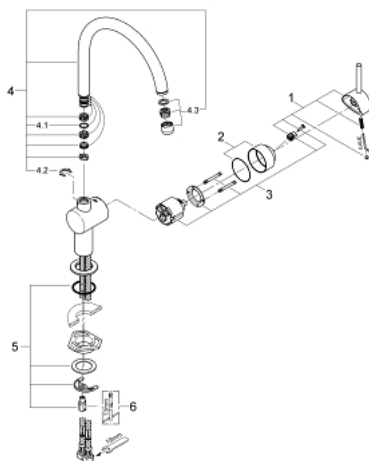

## 32 917 000 MINTA SINGLE-LEVER SINK MIXER 1/2"

### PRODUCT DESCRIPTION

- Colour: chrome
- C-spout
- single hole installation
- GROHE LongLife finish
- GROHE SilkMove 46 mm ceramic cartridge
- adjustable flow rate limiter
- swivel tubular spout
- selectable swivel area: 0° / 150° / 360°
- flexible connection hoses
- connector set 3/8"
- rapid installation system
- optional temperature limiter ref. no. 46 308
- maximum flow rate (at 3 bar): 11.5 l/min

### SPARE PARTS, marec 2007 – now

- 1: Lever (Spare part-nr. 46015000)
  - 2: Cap (Spare part-nr. 46025000)
  - 3: Cartridge (Spare part-nr. 46048000)
  - 4: C-spout (Spare part-nr. 13043000)
  - 4.1: Sealing washer (Spare part-nr. 0128500M)
  - 4.2: Safety ring (Spare part-nr. 0485300M)
  - 4.3: Mousseur (Spare part-nr. 13928000)
  - 5: Shank mounting kit (Spare part-nr. 46249000)
  - 6: Mounting wrench (Spare part-nr. 19017000)\*
- \* Optional accessories