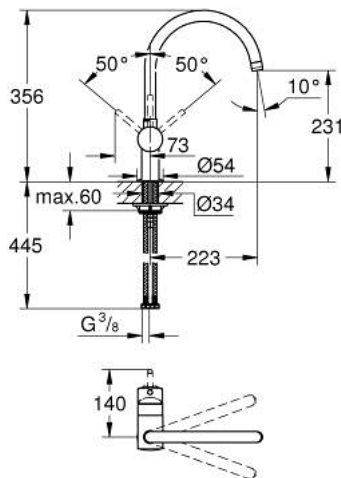

## 32 917 000 MINTA SINGLE-LEVER SINK MIXER 1/2"

### PRODUCT DESCRIPTION

- Colour: chrome
- C-spout
- single hole installation
- GROHE LongLife finish
- GROHE SilkMove 46 mm ceramic cartridge
- adjustable flow rate limiter
- swivel tubular spout
- selectable swivel area: 0° / 150° / 360°
- flexible connection hoses
- connector set 3/8"
- rapid installation system
- optional temperature limiter ref. no. 46 308
- maximum flow rate (at 3 bar): 11.5 l/min

### SPARE PARTS, marec 2007 – now

- 1: Lever (Spare part-nr. 46015000)
  - 2: Cap (Spare part-nr. 46025000)
  - 3: Cartridge (Spare part-nr. 46048000)
  - 4: C-spout (Spare part-nr. 13043000)
  - 4.1: Sealing washer (Spare part-nr. 0128500M)
  - 4.2: Safety ring (Spare part-nr. 0485300M)
  - 4.3: Mousseur (Spare part-nr. 13928000)
  - 5: Shank mounting kit (Spare part-nr. 46249000)
  - 6: Mounting wrench (Spare part-nr. 19017000)\*
- \* Optional accessories