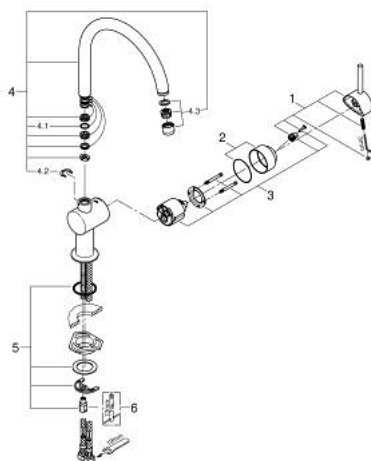

32 917 AL0 MINTA SINGLE-LEVER SINK MIXER 1/2"

PRODUCT DESCRIPTION

- Colour: brushed hard graphite
- C-spout
- single hole installation
- GROHE LongLife finish
- GROHE SilkMove 46 mm ceramic cartridge
- adjustable flow rate limiter
- swivel tubular spout
- selectable swivel area: 0° / 150° / 360°
- flexible connection hoses
- connector set 3/8"
- rapid installation system
- optional temperature limiter ref. no. 46 308
- maximum flow rate (at 3 bar): 11.5 l/min

32 917 AL0 MINTA SINGLE-LEVER SINK MIXER 1/2"

SPARE PARTS, marec 2018 – now

- 1: Lever (Spare part-nr. 46015AL0)
 - 2: Cap (Spare part-nr. 46025AL0)
 - 3: Cartridge (Spare part-nr. 46048000)
 - 4: C-spout (Spare part-nr. 13043AL0)
 - 4.1: Sealing washer (Spare part-nr. 0128500M)
 - 4.2: Safety ring (Spare part-nr. 0485300M)
 - 4.3: Mousseur (Spare part-nr. 13928AL0)
 - 5: Shank mounting kit (Spare part-nr. 46249000)
 - 6: Mounting wrench (Spare part-nr. 19017000)*
- * Optional accessories