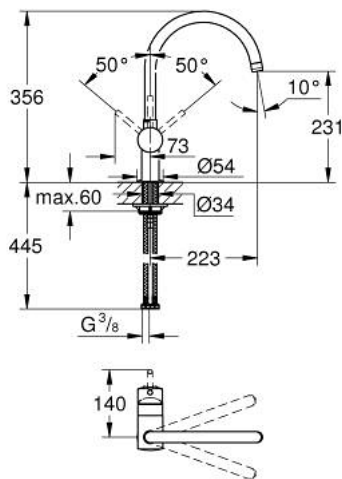

32 917 AL0 MINTA SINGLE-LEVER SINK MIXER 1/2"

PRODUCT DESCRIPTION

- Colour: brushed hard graphite
- C-spout
- single hole installation
- GROHE LongLife finish
- GROHE SilkMove 46 mm ceramic cartridge
- adjustable flow rate limiter
- swivel tubular spout
- selectable swivel area: 0° / 150° / 360°
- flexible connection hoses
- connector set 3/8"
- rapid installation system
- optional temperature limiter ref. no. 46 308
- maximum flow rate (at 3 bar): 11.5 l/min

32 917 AL0 MINTA SINGLE-LEVER SINK MIXER 1/2"

SPARE PARTS, marec 2018 – now

- 1: Lever (Spare part-nr. 46015AL0)
 - 2: Cap (Spare part-nr. 46025AL0)
 - 3: Cartridge (Spare part-nr. 46048000)
 - 4: C-spout (Spare part-nr. 13043AL0)
 - 4.1: Sealing washer (Spare part-nr. 0128500M)
 - 4.2: Safety ring (Spare part-nr. 0485300M)
 - 4.3: Mousseur (Spare part-nr. 13928AL0)
 - 5: Shank mounting kit (Spare part-nr. 46249000)
 - 6: Mounting wrench (Spare part-nr. 19017000)*
- * Optional accessories