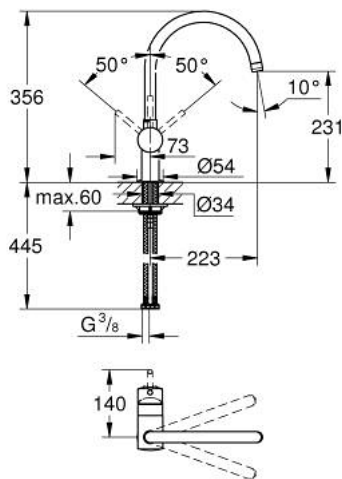

32 917 DC0 MINTA SINGLE-LEVER SINK MIXER 1/2"

PRODUCT DESCRIPTION

- Colour: supersteel
- C-spout
- single hole installation
- GROHE LongLife finish
- GROHE SilkMove 46 mm ceramic cartridge
- adjustable flow rate limiter
- swivel tubular spout
- selectable swivel area: 0° / 150° / 360°
- flexible connection hoses
- connector set 3/8"
- rapid installation system
- optional temperature limiter ref. no. 46 308
- maximum flow rate (at 3 bar): 11.5 l/min

32 917 DC0 MINTA SINGLE-LEVER SINK MIXER 1/2"

SPARE PARTS, marec 2004 – now

- 1: Lever (Spare part-nr. 46015DC0)
 - 2: Cap (Spare part-nr. 46025DC0)
 - 3: Cartridge (Spare part-nr. 46048000)
 - 4: C-spout (Spare part-nr. 13043DC0)
 - 4.1: Sealing washer (Spare part-nr. 0128500M)
 - 4.2: Safety ring (Spare part-nr. 0485300M)
 - 4.3: Mousseur (Spare part-nr. 13928DC0)
 - 5: Shank mounting kit (Spare part-nr. 46249000)
 - 6: Mounting wrench (Spare part-nr. 19017000)*
- * Optional accessories