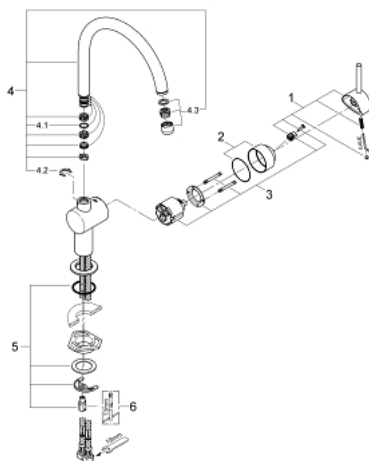

## 32 917 KS0 MINTA SINGLE-LEVER SINK MIXER 1/2"

### PRODUCT DESCRIPTION

- Colour: velvet black
- C-spout
- single hole installation
- GROHE LongLife finish
- GROHE SilkMove 46 mm ceramic cartridge
- adjustable flow rate limiter
- swivel tubular spout
- selectable swivel area: 0° / 150° / 360°
- flexible connection hoses
- connector set 3/8"
- rapid installation system
- optional temperature limiter ref. no. 46 308
- maximum flow rate (at 3 bar): 11.5 l/min

### SPARE PARTS, marec 2013 – now

- 1: Lever (Spare part-nr. 46015KS0)
  - 2: Cap (Spare part-nr. 46025KS0)
  - 3: Cartridge (Spare part-nr. 46048000)
  - 4: C-spout (Spare part-nr. 13043KS0)
  - 4.1: Sealing washer (Spare part-nr. 0128500M)
  - 4.2: Safety ring (Spare part-nr. 0485300M)
  - 4.3: Mousseur (Spare part-nr. 13928KS0)
  - 5: Shank mounting kit (Spare part-nr. 46249000)
  - 6: Mounting wrench (Spare part-nr. 19017000)\*
- \* Optional accessories