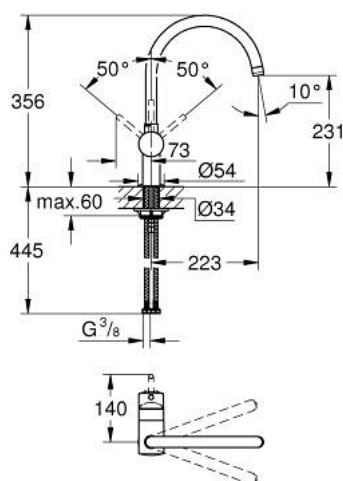

## 32 917 KS0 MINTA SINGLE-LEVER SINK MIXER 1/2"

### PRODUCT DESCRIPTION

- Colour: velvet black
- C-spout
- single hole installation
- GROHE LongLife finish
- GROHE SilkMove 46 mm ceramic cartridge
- adjustable flow rate limiter
- swivel tubular spout
- selectable swivel area: 0° / 150° / 360°
- flexible connection hoses
- connector set 3/8"
- rapid installation system
- optional temperature limiter ref. no. 46 308
- maximum flow rate (at 3 bar): 11.5 l/min

### SPARE PARTS, marec 2013 – now

- 1: Lever (Spare part-nr. 46015KS0)
  - 2: Cap (Spare part-nr. 46025KS0)
  - 3: Cartridge (Spare part-nr. 46048000)
  - 4: C-spout (Spare part-nr. 13043KS0)
  - 4.1: Sealing washer (Spare part-nr. 0128500M)
  - 4.2: Safety ring (Spare part-nr. 0485300M)
  - 4.3: Mousseur (Spare part-nr. 13928KS0)
  - 5: Shank mounting kit (Spare part-nr. 46249000)
  - 6: Mounting wrench (Spare part-nr. 19017000)\*
- \* Optional accessories