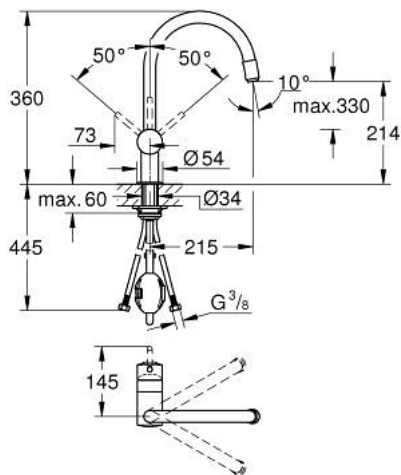

32 918 000 MINTA SINGLE-LEVER SINK MIXER 1/2"

PRODUCT DESCRIPTION

- Colour: chrome
- C-spout
- single hole installation
- GROHE LongLife finish
- GROHE SilkMove 46 mm ceramic cartridge
- Pull-Out spout for greater flexibility
- adjustable flow rate limiter
- swivel tubular spout, swivel area 360°
- integrated non-return valves
- protected against backflow
- flexible connection hoses
- rapid installation system
- maximum flow rate (at 3 bar): 10.5 l/min
- optional temperature limiter ref. no. 46 308
- min. recommended pressure 1.0 bar

32 918 000 MINTA SINGLE-LEVER SINK MIXER 1/2"

SPARE PARTS, junij 2024 – now

- 1: Lever (Spare part-nr. 46015000)
 - 2: Cap (Spare part-nr. 46025000)
 - 3: Cartridge (Spare part-nr. 46048000)
 - 4: Pull-Out spray (Spare part-nr. 46925000)
 - 4.1: Mousseur (Spare part-nr. 13952000)
 - 4.2: Non-return valve (Spare part-nr. 08565000)
 - 5: Hose for sink mixer with pull-out dual spray or mousseur (Spare part-nr. 48293000)
 - 6: Shank mounting kit (Spare part-nr. 46345000)
 - 7: Temperature limiter (Spare part-nr. 46375000)*
- * Optional accessories