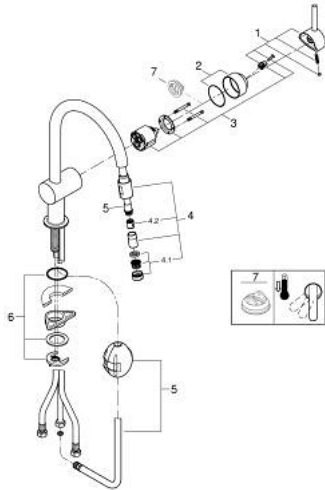

32 918 000 MINTA SINGLE-LEVER SINK MIXER 1/2"

PRODUCT DESCRIPTION

- Colour: chrome
- C-spout
- single hole installation
- GROHE LongLife finish
- GROHE SilkMove 46 mm ceramic cartridge
- Pull-Out spout for greater flexibility
- adjustable flow rate limiter
- swivel tubular spout, swivel area 360°
- integrated non-return valves
- protected against backflow
- flexible connection hoses
- rapid installation system
- maximum flow rate (at 3 bar): 10.5 l/min
- optional temperature limiter ref. no. 46 308
- min. recommended pressure 1.0 bar

32 918 000 MINTA SINGLE-LEVER SINK MIXER 1/2"

SPARE PARTS, junij 2024 – now

- 1: Lever (Spare part-nr. 46015000)
 - 2: Cap (Spare part-nr. 46025000)
 - 3: Cartridge (Spare part-nr. 46048000)
 - 4: Pull-Out spray (Spare part-nr. 46925000)
 - 4.1: Mousseur (Spare part-nr. 13952000)
 - 4.2: Non-return valve (Spare part-nr. 08565000)
 - 5: Hose for sink mixer with pull-out dual spray or mousseur (Spare part-nr. 48293000)
 - 6: Shank mounting kit (Spare part-nr. 46345000)
 - 7: Temperature limiter (Spare part-nr. 46375000)*
- * Optional accessories