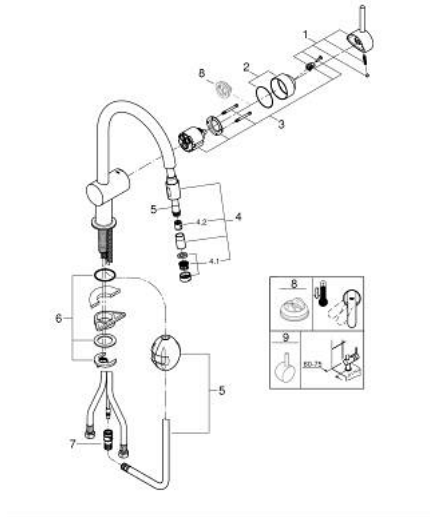

32 918 00E MINTA SINGLE-LEVER SINK MIXER 1/2"

PRODUCT DESCRIPTION

- Colour: chrome
- C-spout
- single hole installation
- GROHE LongLife finish
- GROHE SilkMove 46 mm ceramic cartridge
- GROHE EcoJoy - Less water, perfect flow
- Pull-Out spout for greater flexibility
- adjustable flow rate limiter
- swivel tubular spout, swivel area 360°
- integrated non-return valves
- protected against backflow
- flexible connection hoses
- rapid installation system
- maximum flow rate (at 3 bar): 5 l/min
- optional temperature limiter ref. no. 46 308

32 918 00E MINTA SINGLE-LEVER SINK MIXER 1/2"

SPARE PARTS, oktober 2015 – september 2023

- 1: Lever (Spare part-nr. 46015000)
 - 2: Cap (Spare part-nr. 46025000)
 - 3: Cartridge (Spare part-nr. 46048000)
 - 4: Pull-Out spray (Spare part-nr. 46925000)
 - 4.1: Mousseur (Spare part-nr. 13952000)
 - 4.2: Non-return valve (Spare part-nr. 08565000)
 - 5: Hose for sink mixer with pull-out dual spray or mousseur (Spare part-nr. 48293000)
 - 6: Shank mounting kit (Spare part-nr. 46345000)
 - 7: Quick coupling (Spare part-nr. 64999000)
 - 8: Temperature limiter (Spare part-nr. 46375000)*
 - 9: Lever (Spare part-nr. 40684000)*
- * Optional accessories