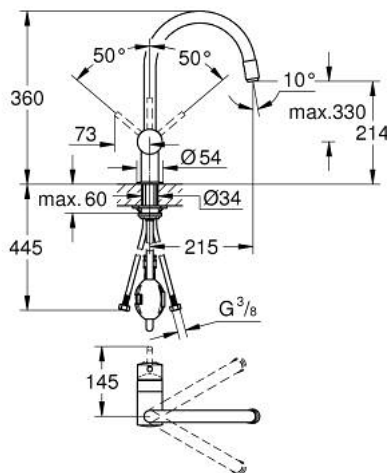

32 918 00E MINTA SINGLE-LEVER SINK MIXER 1/2"

PRODUCT DESCRIPTION

- Colour: chrome
- C-spout
- single hole installation
- GROHE LongLife finish
- GROHE SilkMove 46 mm ceramic cartridge
- GROHE EcoJoy - Less water, perfect flow
- Pull-Out spout for greater flexibility
- adjustable flow rate limiter
- swivel tubular spout, swivel area 360°
- integrated non-return valves
- protected against backflow
- flexible connection hoses
- rapid installation system
- maximum flow rate (at 3 bar): 5 l/min
- optional temperature limiter ref. no. 46 308

32 918 00E MINTA SINGLE-LEVER SINK MIXER 1/2"

SPARE PARTS, oktober 2015 – september 2023

- 1: Lever (Spare part-nr. 46015000)
 - 2: Cap (Spare part-nr. 46025000)
 - 3: Cartridge (Spare part-nr. 46048000)
 - 4: Pull-Out spray (Spare part-nr. 46925000)
 - 4.1: Mousseur (Spare part-nr. 13952000)
 - 4.2: Non-return valve (Spare part-nr. 08565000)
 - 5: Hose for sink mixer with pull-out dual spray or mousseur (Spare part-nr. 48293000)
 - 6: Shank mounting kit (Spare part-nr. 46345000)
 - 7: Quick coupling (Spare part-nr. 64999000)
 - 8: Temperature limiter (Spare part-nr. 46375000)*
 - 9: Lever (Spare part-nr. 40684000)*
- * Optional accessories