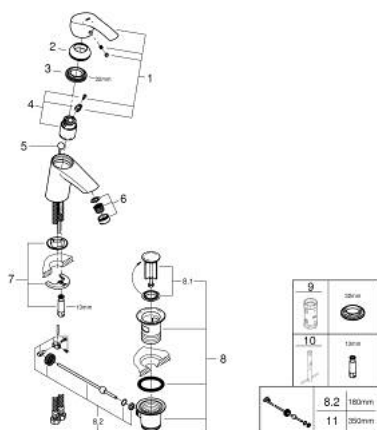

32 926 002 **EUROSMART SINGLE-LEVER BASIN MIXER 1/2"**
S-SIZE

PRODUCT DESCRIPTION

- Colour: chrome
- single hole installation
- metal lever
- GROHE SilkMove 35 mm ceramic cartridge
- EcoMode - cold water flow in mid-lever position saves energy
- adjustable flow rate limiter
- with temperature limiter
- GROHE LongLife finish
- GROHE EcoJoy - Less water, perfect flow
- maximum flow rate (at 3 bar): 5 l/min
- GROHE FastFixation rapid installation system
- pop-up waste set 1 1/4"
- flexible connection hoses

32 926 002 EUROSMART SINGLE-LEVER BASIN MIXER 1/2" S-SIZE

SPARE PARTS, august 2017 – now

- 1: Lever (Spare part-nr. 46902000)
 - 2: Cap (Spare part-nr. 46492000)
 - 3: Screw coupling (Spare part-nr. 46460000)
 - 4: Cartridge (Spare part-nr. 46863000)
 - 5: Pop-up rod (Spare part-nr. 06329000)
 - 6: Mousseur (Spare part-nr. 48159000)
 - 7: Shank mounting kit (Spare part-nr. 46671000)
 - 8: Waste set 1 1/4" (Spare part-nr. 28910000)
 - 8.1: Plug (Spare part-nr. 07182000)
 - 8.2: Eccentric rod (Spare part-nr. 07052000)
 - 9: Socket spanner (Spare part-nr. 19332000)*
 - 10: Mounting wrench (Spare part-nr. 19017000)*
 - 11: Eccentric rod (Spare part-nr. 07341000)*
- * Optional accessories