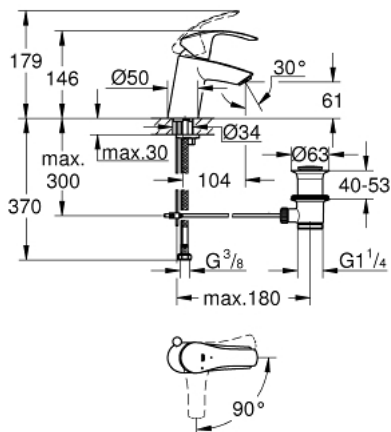

32 926 002 **EUROSMART SINGLE-LEVER BASIN MIXER 1/2"**
S-SIZE

PRODUCT DESCRIPTION

- Colour: chrome
- single hole installation
- metal lever
- GROHE SilkMove 35 mm ceramic cartridge
- EcoMode - cold water flow in mid-lever position saves energy
- adjustable flow rate limiter
- with temperature limiter
- GROHE LongLife finish
- GROHE EcoJoy - Less water, perfect flow
- maximum flow rate (at 3 bar): 5 l/min
- GROHE FastFixation rapid installation system
- pop-up waste set 1 1/4"
- flexible connection hoses

32 926 002 EUROSMART SINGLE-LEVER BASIN MIXER 1/2" S-SIZE

SPARE PARTS, august 2017 – now

- 1: Lever (Spare part-nr. 46902000)
 - 2: Cap (Spare part-nr. 46492000)
 - 3: Screw coupling (Spare part-nr. 46460000)
 - 4: Cartridge (Spare part-nr. 46863000)
 - 5: Pop-up rod (Spare part-nr. 06329000)
 - 6: Mousseur (Spare part-nr. 48159000)
 - 7: Shank mounting kit (Spare part-nr. 46671000)
 - 8: Waste set 1 1/4" (Spare part-nr. 28910000)
 - 8.1: Plug (Spare part-nr. 07182000)
 - 8.2: Eccentric rod (Spare part-nr. 07052000)
 - 9: Socket spanner (Spare part-nr. 19332000)*
 - 10: Mounting wrench (Spare part-nr. 19017000)*
 - 11: Eccentric rod (Spare part-nr. 07341000)*
- * Optional accessories