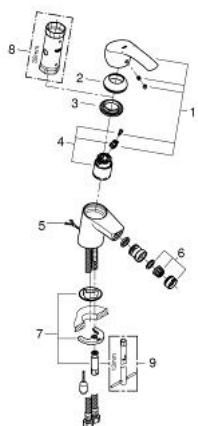

32 927 002 EUROSMART SINGLE-LEVER BIDET MIXER 1/2" S-SIZE

PRODUCT DESCRIPTION

- Colour: chrome
- single hole installation
- metal lever
- GROHE SilkMove 35 mm ceramic cartridge
- adjustable flow rate limiter
- with temperature limiter
- GROHE LongLife finish
- GROHE EcoJoy - Less water, perfect flow
- maximum flow rate (at 3 bar): 5 l/min
- GROHE FastFixation rapid installation system
- with ball joint
- retractable chain
- flexible connection hoses

32 927 002 EUROSMART SINGLE-LEVER BIDET MIXER 1/2" S-SIZE

SPARE PARTS, oktober 2013 – now

- 1: Lever (Spare part-nr. 46897000)
 - 2: Cap (Spare part-nr. 46492000)
 - 3: Screw coupling (Spare part-nr. 46460000)
 - 4: Cartridge (Spare part-nr. 46374000)
 - 5: Chain (Spare part-nr. 06815000)
 - 6: Mousseur (Spare part-nr. 48159000)
 - 7: Shank mounting kit (Spare part-nr. 46671000)
 - 8: Socket spanner (Spare part-nr. 19332000)*
 - 9: Mounting wrench (Spare part-nr. 19017000)*
- * Optional accessories