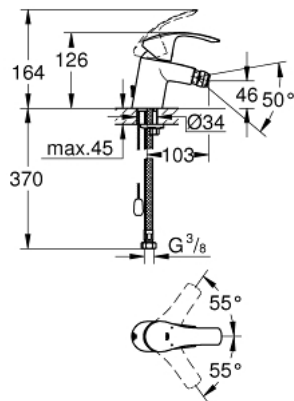

32 927 002 EUROSMART SINGLE-LEVER BIDET MIXER 1/2" S-SIZE

PRODUCT DESCRIPTION

- Colour: chrome
- single hole installation
- metal lever
- GROHE SilkMove 35 mm ceramic cartridge
- adjustable flow rate limiter
- with temperature limiter
- GROHE LongLife finish
- GROHE EcoJoy - Less water, perfect flow
- maximum flow rate (at 3 bar): 5 l/min
- GROHE FastFixation rapid installation system
- with ball joint
- retractable chain
- flexible connection hoses

32 927 002 EUROSMART SINGLE-LEVER BIDET MIXER 1/2" S-SIZE

SPARE PARTS, oktober 2013 – now

- 1: Lever (Spare part-nr. 46897000)
 - 2: Cap (Spare part-nr. 46492000)
 - 3: Screw coupling (Spare part-nr. 46460000)
 - 4: Cartridge (Spare part-nr. 46374000)
 - 5: Chain (Spare part-nr. 06815000)
 - 6: Mousseur (Spare part-nr. 48159000)
 - 7: Shank mounting kit (Spare part-nr. 46671000)
 - 8: Socket spanner (Spare part-nr. 19332000)*
 - 9: Mounting wrench (Spare part-nr. 19017000)*
- * Optional accessories