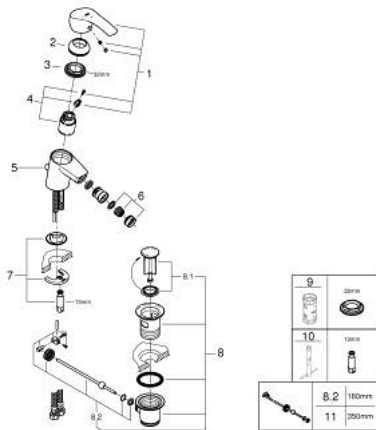

32 928 002 EUROSMART SINGLE-LEVER BIDET MIXER 1/2" S-SIZE

SPARE PARTS, august 2017 – now

- 1: Lever (Spare part-nr. 46902000)
- 2: Cap (Spare part-nr. 46492000)
- 3: Screw coupling (Spare part-nr. 46460000)
- 4: Cartridge (Spare part-nr. 46863000)
- 5: Pop-up rod (Spare part-nr. 06329000)
- 6: Mousseur (Spare part-nr. 48159000)
- 7: Shank mounting kit (Spare part-nr. 46671000)
- 8: Waste set 1 1/4" (Spare part-nr. 28910000)
- 8.1: Plug (Spare part-nr. 07182000)
- 8.2: Eccentric rod (Spare part-nr. 07052000)
- 9: Socket spanner (Spare part-nr. 19332000)*
- 10: Mounting wrench (Spare part-nr. 19017000)*
- 11: Eccentric rod (Spare part-nr. 07341000)*

* Optional accessories