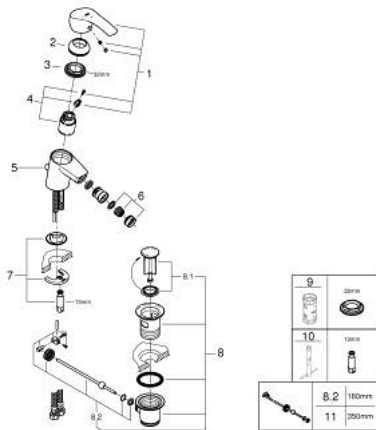

## 32 928 002 EUROSMART SINGLE-LEVER BIDET MIXER 1/2" S-SIZE

### PRODUCT DESCRIPTION

- Colour: chrome
- single hole installation
- metal lever
- GROHE SilkMove 35 mm ceramic cartridge
- EcoMode - cold water flow in mid-lever position saves energy
- adjustable flow rate limiter
- with temperature limiter
- GROHE LongLife finish
- GROHE FastFixation rapid installation system
- mousseur
- with ball joint
- pop-up waste set 1 1/4"
- flexible connection hoses

### SPARE PARTS, august 2017 – now

- 1: Lever (Spare part-nr. 46902000)
- 2: Cap (Spare part-nr. 46492000)
- 3: Screw coupling (Spare part-nr. 46460000)
- 4: Cartridge (Spare part-nr. 46863000)
- 5: Pop-up rod (Spare part-nr. 06329000)
- 6: Mousseur (Spare part-nr. 48159000)
- 7: Shank mounting kit (Spare part-nr. 46671000)
- 8: Waste set 1 1/4" (Spare part-nr. 28910000)
- 8.1: Plug (Spare part-nr. 07182000)
- 8.2: Eccentric rod (Spare part-nr. 07052000)
- 9: Socket spanner (Spare part-nr. 19332000)\*
- 10: Mounting wrench (Spare part-nr. 19017000)\*
- 11: Eccentric rod (Spare part-nr. 07341000)\*