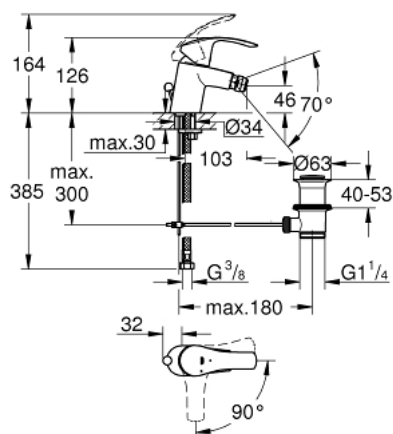

32 928 002 EUROSMART SINGLE-LEVER BIDET MIXER 1/2" S-SIZE

PRODUCT DESCRIPTION

- Colour: chrome
- single hole installation
- metal lever
- GROHE SilkMove 35 mm ceramic cartridge
- OpenCold - cold water flow in mid-lever position
- adjustable flow rate limiter
- with temperature limiter
- GROHE LongLife finish
- GROHE FastFixation rapid installation system
- mousseur
- with ball joint
- pop-up waste set 1 1/4"
- flexible connection hoses

32 928 002 EUROSMART SINGLE-LEVER BIDET MIXER 1/2" S-SIZE

SPARE PARTS, august 2017 – now

- 1: Lever (Spare part-nr. 46902000)
- 2: Cap (Spare part-nr. 46492000)
- 3: Screw coupling (Spare part-nr. 46460000)
- 4: Cartridge (Spare part-nr. 46863000)
- 5: Pop-up rod (Spare part-nr. 06329000)
- 6: Mousseur (Spare part-nr. 48159000)
- 7: Shank mounting kit (Spare part-nr. 46671000)
- 8: Waste set 1 1/4" (Spare part-nr. 28910000)
- 8.1: Plug (Spare part-nr. 07182000)
- 8.2: Eccentric rod (Spare part-nr. 07052000)
- 9: Socket spanner (Spare part-nr. 19332000)*
- 10: Mounting wrench (Spare part-nr. 19017000)*
- 11: Eccentric rod (Spare part-nr. 07341000)*