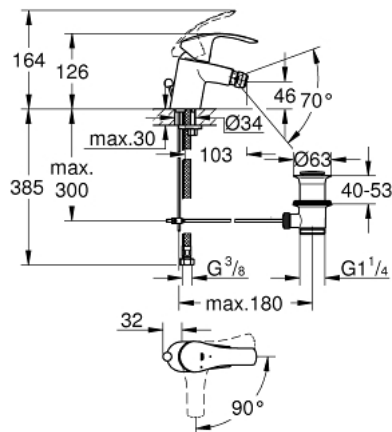

## 32 928 002 EUROSMART SINGLE-LEVER BIDET MIXER 1/2" S-SIZE

### PRODUCT DESCRIPTION

- Colour: chrome
- single hole installation
- metal lever
- GROHE SilkMove 35 mm ceramic cartridge
- EcoMode - cold water flow in mid-lever position saves energy
- adjustable flow rate limiter
- with temperature limiter
- GROHE LongLife finish
- GROHE FastFixation rapid installation system
- mousseur
- with ball joint
- pop-up waste set 1 1/4"
- flexible connection hoses

### SPARE PARTS, august 2017 – now

- 1: Lever (Spare part-nr. 46902000)
- 2: Cap (Spare part-nr. 46492000)
- 3: Screw coupling (Spare part-nr. 46460000)
- 4: Cartridge (Spare part-nr. 46863000)
- 5: Pop-up rod (Spare part-nr. 06329000)
- 6: Mousseur (Spare part-nr. 48159000)
- 7: Shank mounting kit (Spare part-nr. 46671000)
- 8: Waste set 1 1/4" (Spare part-nr. 28910000)
- 8.1: Plug (Spare part-nr. 07182000)
- 8.2: Eccentric rod (Spare part-nr. 07052000)
- 9: Socket spanner (Spare part-nr. 19332000)\*
- 10: Mounting wrench (Spare part-nr. 19017000)\*
- 11: Eccentric rod (Spare part-nr. 07341000)\*