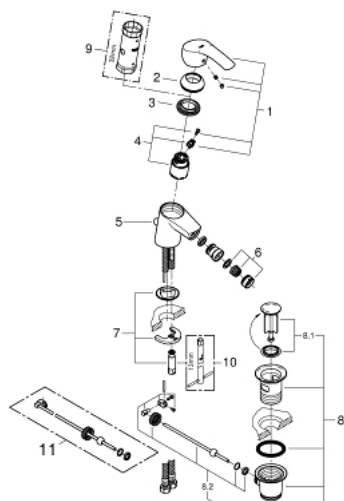

32 929 002 EUROSMART SINGLE-LEVER BIDET MIXER 1/2" S-SIZE

PRODUCT DESCRIPTION

- Colour: chrome
- single hole installation
- metal lever
- GROHE SilkMove 35 mm ceramic cartridge
- adjustable flow rate limiter
- with temperature limiter
- GROHE LongLife finish
- GROHE EcoJoy - Less water, perfect flow
- maximum flow rate (at 3 bar): 5 l/min
- GROHE FastFixation rapid installation system
- with ball joint
- pop-up waste set 1 1/4"
- flexible connection hoses

32 929 002 EUROSMART SINGLE-LEVER BIDET MIXER 1/2" S-SIZE

SPARE PARTS, oktober 2013 – now

- 1: Lever (Spare part-nr. 46897000)
- 2: Cap (Spare part-nr. 46492000)
- 3: Screw coupling (Spare part-nr. 46460000)
- 4: Cartridge (Spare part-nr. 46374000)
- 5: Pop-up rod (Spare part-nr. 06329000)
- 6: Mousseur (Spare part-nr. 48159000)
- 7: Shank mounting kit (Spare part-nr. 46671000)
- 8: Waste set 1 1/4" (Spare part-nr. 28910000)
- 8.1: Plug (Spare part-nr. 07182000)
- 8.2: Eccentric rod (Spare part-nr. 07052000)
- 9: Socket spanner (Spare part-nr. 19332000)*
- 10: Mounting wrench (Spare part-nr. 19017000)*
- 11: Eccentric rod (Spare part-nr. 07341000)*