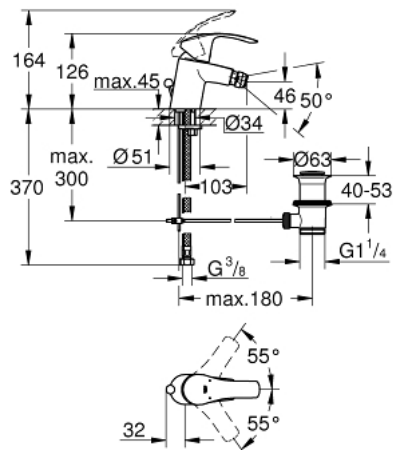

32 929 002 EUROSMART SINGLE-LEVER BIDET MIXER 1/2" S-SIZE

PRODUCT DESCRIPTION

- Colour: chrome
- single hole installation
- metal lever
- GROHE SilkMove 35 mm ceramic cartridge
- adjustable flow rate limiter
- with temperature limiter
- GROHE LongLife finish
- GROHE EcoJoy - Less water, perfect flow
- maximum flow rate (at 3 bar): 5 l/min
- GROHE FastFixation rapid installation system
- with ball joint
- pop-up waste set 1 1/4"
- flexible connection hoses

32 929 002 EUROSMART SINGLE-LEVER BIDET MIXER 1/2" S-SIZE

SPARE PARTS, oktober 2013 – now

- 1: Lever (Spare part-nr. 46897000)
- 2: Cap (Spare part-nr. 46492000)
- 3: Screw coupling (Spare part-nr. 46460000)
- 4: Cartridge (Spare part-nr. 46374000)
- 5: Pop-up rod (Spare part-nr. 06329000)
- 6: Mousseur (Spare part-nr. 48159000)
- 7: Shank mounting kit (Spare part-nr. 46671000)
- 8: Waste set 1 1/4" (Spare part-nr. 28910000)
- 8.1: Plug (Spare part-nr. 07182000)
- 8.2: Eccentric rod (Spare part-nr. 07052000)
- 9: Socket spanner (Spare part-nr. 19332000)*
- 10: Mounting wrench (Spare part-nr. 19017000)*
- 11: Eccentric rod (Spare part-nr. 07341000)*