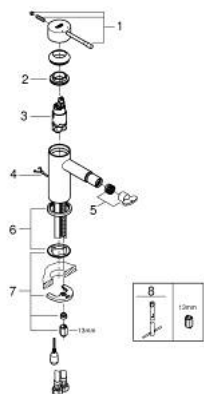

32 934 001 **ESSENCE SINGLE-LEVER BIDET MIXER 1/2" S-SIZE**

PRODUCT DESCRIPTION

- Colour: chrome
- single hole installation
- metal lever
- GROHE SilkMove 28 mm ceramic cartridge
- with temperature limiter
- GROHE LongLife finish
- GROHE EcoJoy - Less water, perfect flow
- maximum flow rate (at 3 bar): 5 l/min
- GROHE FastFixation Plus installation system
- ball-joint mousseur
- retractable chain
- flexible connection hoses

32 934 001 ESSENCE SINGLE-LEVER BIDET MIXER 1/2" S-SIZE

SPARE PARTS, december 2021 – now

- 1: Lever (Spare part-nr. 46917000)
- 2: Fitting ring (Spare part-nr. 46715000)
- 3: Cartridge (Spare part-nr. 46580000)
- 4: Chain (Spare part-nr. 06815000)
- 5: Ball-joint aerator (Spare part-nr. 48552000)
- 6: Escutcheon (Spare part-nr. 48603000)
- 7: Shank mounting kit (Spare part-nr. 46645000)
- 8: Mounting wrench (Spare part-nr. 19017000)*