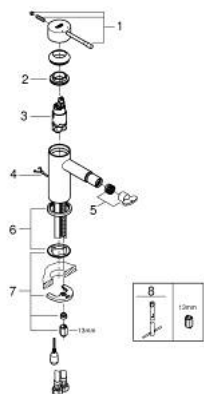

## 32 934 001 ESSENCE SINGLE-LEVER BIDET MIXER 1/2" S-SIZE

### PRODUCT DESCRIPTION

- Colour: chrome
- single hole installation
- metal lever
- GROHE SilkMove 28 mm ceramic cartridge
- with temperature limiter
- GROHE LongLife finish
- GROHE EcoJoy - Less water, perfect flow
- maximum flow rate (at 3 bar): 5 l/min
- GROHE FastFixation Plus installation system
- ball-joint mousseur
- retractable chain
- flexible connection hoses
- AquaCalibrator

### SPARE PARTS, december 2021 – now

- 1: Lever (Spare part-nr. 46917000)
- 2: Fitting ring (Spare part-nr. 46715000)
- 3: Cartridge (Spare part-nr. 46580000)
- 4: Chain (Spare part-nr. 06815000)
- 5: Ball-joint aerator (Spare part-nr. 48552000)
- 6: Escutcheon (Spare part-nr. 48603000)
- 7: Shank mounting kit (Spare part-nr. 46645000)
- 8: Mounting wrench (Spare part-nr. 19017000)\*