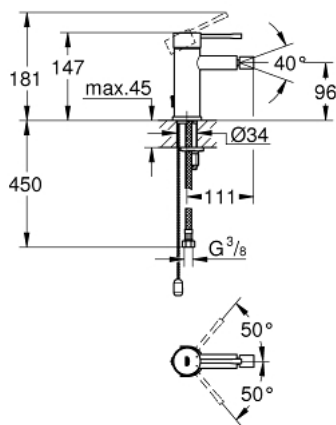

32 934 001 **ESSENCE SINGLE-LEVER BIDET MIXER 1/2" S-SIZE**

PRODUCT DESCRIPTION

- Colour: chrome
- single hole installation
- metal lever
- GROHE SilkMove 28 mm ceramic cartridge
- with temperature limiter
- GROHE LongLife finish
- GROHE EcoJoy - Less water, perfect flow
- maximum flow rate (at 3 bar): 5 l/min
- GROHE FastFixation Plus installation system
- ball-joint mousseur
- retractable chain
- flexible connection hoses

32 934 001 ESSENCE SINGLE-LEVER BIDET MIXER 1/2" S-SIZE

SPARE PARTS, december 2021 – now

- 1: Lever (Spare part-nr. 46917000)
- 2: Fitting ring (Spare part-nr. 46715000)
- 3: Cartridge (Spare part-nr. 46580000)
- 4: Chain (Spare part-nr. 06815000)
- 5: Ball-joint aerator (Spare part-nr. 48552000)
- 6: Escutcheon (Spare part-nr. 48603000)
- 7: Shank mounting kit (Spare part-nr. 46645000)
- 8: Mounting wrench (Spare part-nr. 19017000)*