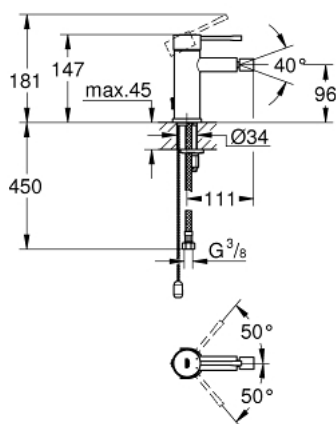

## 32 934 001 ESSENCE SINGLE-LEVER BIDET MIXER 1/2" S-SIZE

### PRODUCT DESCRIPTION

- Colour: chrome
- single hole installation
- metal lever
- GROHE SilkMove 28 mm ceramic cartridge
- with temperature limiter
- GROHE LongLife finish
- GROHE EcoJoy - Less water, perfect flow
- maximum flow rate (at 3 bar): 5 l/min
- GROHE FastFixation Plus installation system
- ball-joint mousseur
- retractable chain
- flexible connection hoses
- AquaCalibrator

### SPARE PARTS, december 2021 – now

- 1: Lever (Spare part-nr. 46917000)
- 2: Fitting ring (Spare part-nr. 46715000)
- 3: Cartridge (Spare part-nr. 46580000)
- 4: Chain (Spare part-nr. 06815000)
- 5: Ball-joint aerator (Spare part-nr. 48552000)
- 6: Escutcheon (Spare part-nr. 48603000)
- 7: Shank mounting kit (Spare part-nr. 46645000)
- 8: Mounting wrench (Spare part-nr. 19017000)\*