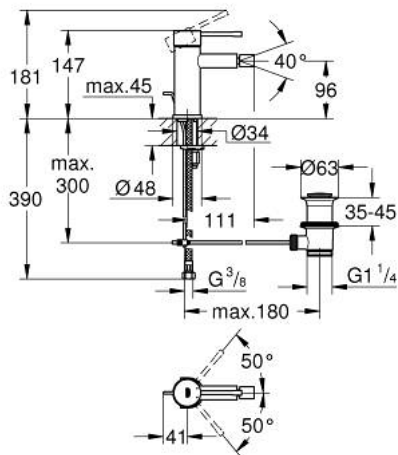

## 32 935 AL1 ESSENCE SINGLE-LEVER BIDET MIXER 1/2" S-SIZE

### PRODUCT DESCRIPTION

- Colour: brushed hard graphite
- single hole installation
- metal lever
- GROHE SilkMove 28 mm ceramic cartridge
- with temperature limiter
- GROHE LongLife finish
- GROHE FastFixation Plus installation system
- ball-joint mousseur
- pop-up waste set 1 1/4"
- flexible connection hoses
- min. recommended pressure 1.0 bar

### SPARE PARTS, februar 2022 – now

- 1: Lever (Spare part-nr. 46917AL0)
- 2: Fitting ring (Spare part-nr. 46715000)
- 3: Cartridge (Spare part-nr. 46580000)
- 4: Pop-up rod (Spare part-nr. 46739AL0)
- 5: Mousseur (Spare part-nr. 13998000)
- 6: Escutcheon (Spare part-nr. 48603AL0)
- 7: Shank mounting kit (Spare part-nr. 46645000)
- 8: Waste set 1 1/4" (Spare part-nr. 28910AL0)
- 8.1: Plug (Spare part-nr. 07182AL0)
- 8.2: Eccentric rod (Spare part-nr. 07052000)
- 9: Mounting wrench (Spare part-nr. 19017000)\*
- 10: Eccentric rod (Spare part-nr. 07341000)\*