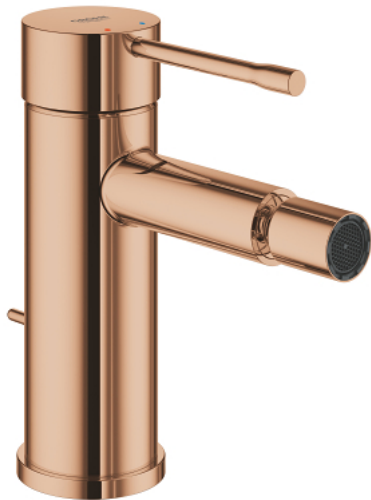

## 32 935 DA1 ESSENCE SINGLE-LEVER BIDET MIXER 1/2" S-SIZE

### PRODUCT DESCRIPTION

- Colour: warm sunset
- single hole installation
- metal lever
- GROHE SilkMove 28 mm ceramic cartridge
- with temperature limiter
- GROHE LongLife finish
- GROHE FastFixation Plus installation system
- ball-joint mousseur
- pop-up waste set 1 1/4"
- flexible connection hoses
- min. recommended pressure 1.0 bar

### SPARE PARTS, februar 2022 – now

- 1: Lever (Spare part-nr. 46917DA0)
- 2: Fitting ring (Spare part-nr. 46715000)
- 3: Cartridge (Spare part-nr. 46580000)
- 4: lift rod (Spare part-nr. 46739DA0)
- 5: Mousseur (Spare part-nr. 13998000)
- 6: Escutcheon (Spare part-nr. 48603DA0)
- 7: Shank mounting kit (Spare part-nr. 46645000)
- 8: Waste set 1 1/4" (Spare part-nr. 28910DA0)
- 8.1: Plug (Spare part-nr. 07182DA0)
- 8.2: Eccentric rod (Spare part-nr. 07052000)
- 9: Mounting wrench (Spare part-nr. 19017000)\*
- 10: Eccentric rod (Spare part-nr. 07341000)\*