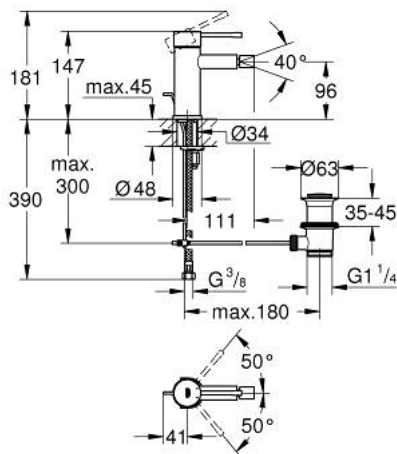

## 32 935 DA1 ESSENCE SINGLE-LEVER BIDET MIXER 1/2" S-SIZE

### PRODUCT DESCRIPTION

- Colour: warm sunset
- single hole installation
- metal lever
- GROHE SilkMove 28 mm ceramic cartridge
- with temperature limiter
- GROHE LongLife finish
- GROHE FastFixation Plus installation system
- ball-joint mousseur
- pop-up waste set 1 1/4"
- flexible connection hoses
- min. recommended pressure 1.0 bar

### SPARE PARTS, februar 2022 – now

- 1: Lever (Spare part-nr. 46917DA0)
- 2: Fitting ring (Spare part-nr. 46715000)
- 3: Cartridge (Spare part-nr. 46580000)
- 4: lift rod (Spare part-nr. 46739DA0)
- 5: Mousseur (Spare part-nr. 13998000)
- 6: Escutcheon (Spare part-nr. 48603DA0)
- 7: Shank mounting kit (Spare part-nr. 46645000)
- 8: Waste set 1 1/4" (Spare part-nr. 28910DA0)
- 8.1: Plug (Spare part-nr. 07182DA0)
- 8.2: Eccentric rod (Spare part-nr. 07052000)
- 9: Mounting wrench (Spare part-nr. 19017000)\*
- 10: Eccentric rod (Spare part-nr. 07341000)\*