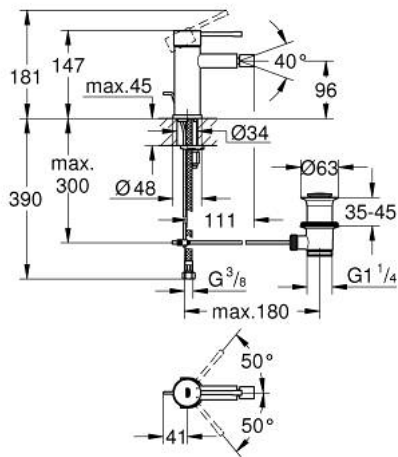

32 935 DC1 ESSENCE SINGLE-LEVER BIDET MIXER 1/2" S-SIZE

PRODUCT DESCRIPTION

- Colour: supersteel
- single hole installation
- metal lever
- GROHE SilkMove 28 mm ceramic cartridge
- with temperature limiter
- GROHE LongLife finish
- GROHE FastFixation Plus installation system
- ball-joint mousseur
- pop-up waste set 1 1/4"
- flexible connection hoses
- min. recommended pressure 1.0 bar

32 935 DC1 ESSENCE SINGLE-LEVER BIDET MIXER 1/2" S-SIZE

SPARE PARTS, februar 2022 – now

- 1: Lever (Spare part-nr. 46917DC0)
 - 2: Fitting ring (Spare part-nr. 46715000)
 - 3: Cartridge (Spare part-nr. 46580000)
 - 4: Pop-up rod (Spare part-nr. 46739EN0)
 - 5: Mousseur (Spare part-nr. 13998000)
 - 7: Shank mounting kit (Spare part-nr. 46645000)
 - 8: Waste set 1 1/4" (Spare part-nr. 28910DC0)
 - 8.1: Plug (Spare part-nr. 07182DC0)
 - 8.2: Eccentric rod (Spare part-nr. 07052000)
 - 9: Mounting wrench (Spare part-nr. 19017000)*
 - 10: Eccentric rod (Spare part-nr. 07341000)*
- * Optional accessories