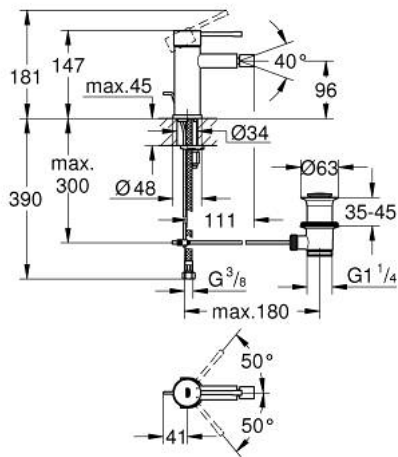

32 935 DL1 ESSENCE SINGLE-LEVER BIDET MIXER 1/2" S-SIZE

PRODUCT DESCRIPTION

- Colour: brushed warm sunset
- single hole installation
- metal lever
- GROHE SilkMove 28 mm ceramic cartridge
- with temperature limiter
- GROHE LongLife finish
- GROHE FastFixation Plus installation system
- ball-joint mousseur
- pop-up waste set 1 1/4"
- flexible connection hoses
- min. recommended pressure 1.0 bar

32 935 DL1 ESSENCE SINGLE-LEVER BIDET MIXER 1/2" S-SIZE

SPARE PARTS, maj 2024 – now

- 1: Lever (Spare part-nr. 46917DL0)
- 2: Fitting ring (Spare part-nr. 46715000)
- 3: Cartridge (Spare part-nr. 46580000)
- 4: lift rod (Spare part-nr. 46739DL0)
- 5: Mousseur (Spare part-nr. 13998000)
- 6: Escutcheon (Spare part-nr. 48603DL0)
- 7: Shank mounting kit (Spare part-nr. 46645000)
- 8: Waste set 1 1/4" (Spare part-nr. 28910DL0)
- 8.1: Plug (Spare part-nr. 07182DL0)
- 8.2: Eccentric rod (Spare part-nr. 07052000)
- 9: Mounting wrench (Spare part-nr. 19017000)*
- 10: Eccentric rod (Spare part-nr. 07341000)*