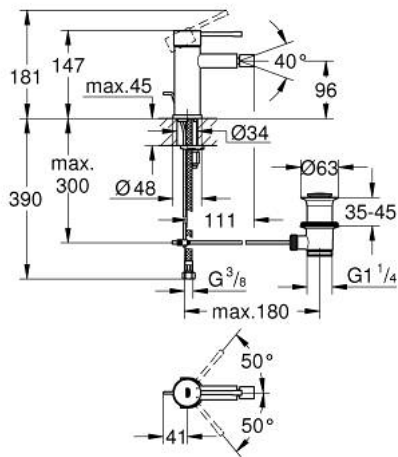

32 935 GN1 ESSENCE SINGLE-LEVER BIDET MIXER 1/2" S-SIZE

PRODUCT DESCRIPTION

- Colour: brushed cool sunrise
- single hole installation
- metal lever
- GROHE SilkMove 28 mm ceramic cartridge
- with temperature limiter
- GROHE LongLife finish
- GROHE FastFixation Plus installation system
- ball-joint mousseur
- pop-up waste set 1 1/4"
- flexible connection hoses
- min. recommended pressure 1.0 bar

32 935 GN1 ESSENCE SINGLE-LEVER BIDET MIXER 1/2" S-SIZE

SPARE PARTS, maj 2024 – now

- 1: Lever (Spare part-nr. 46917GN0)
- 2: Fitting ring (Spare part-nr. 46715000)
- 3: Cartridge (Spare part-nr. 46580000)
- 4: Pop-up rod (Spare part-nr. 46739GN0)
- 5: Mousseur (Spare part-nr. 13998000)
- 6: Escutcheon (Spare part-nr. 48603GN0)
- 7: Shank mounting kit (Spare part-nr. 46645000)
- 8: Waste set 1 1/4" (Spare part-nr. 28910GN0)
- 8.1: Plug (Spare part-nr. 07182GN0)
- 8.2: Eccentric rod (Spare part-nr. 07052000)
- 9: Mounting wrench (Spare part-nr. 19017000)*
- 10: Eccentric rod (Spare part-nr. 07341000)*