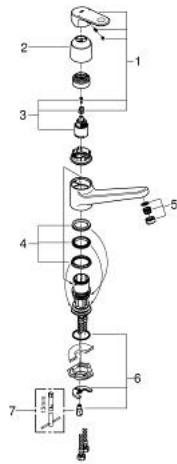

32 941 002 EUROPLUS SINGLE-LEVER SINK MIXER 1/2"

PRODUCT DESCRIPTION

- Colour: chrome
- low spout
- single hole installation
- GROHE LongLife finish
- GROHE SilkMove 35 mm ceramic cartridge
- SpeedClean mousseur
- adjustable flow rate limiter
- swivel cast spout
- swivel area 140°
- metal lever
- flexible connection hoses
- rapid installation system
- min. recommended pressure 1.0 bar

32 941 002 EUROPLUS SINGLE-LEVER SINK MIXER 1/2"

SPARE PARTS, april 2014 – now

- 1: Lever (Spare part-nr. 46651000)
- 2: Cap (Spare part-nr. 46601000)
- 3: Cartridge (Spare part-nr. 46374000)
- 4: Seal kit (Spare part-nr. 46429SA0)
- 5: Mousseur (Spare part-nr. 13929000)
- 6: Shank mounting kit (Spare part-nr. 46249000)
- 7: Mounting wrench (Spare part-nr. 19017000)*