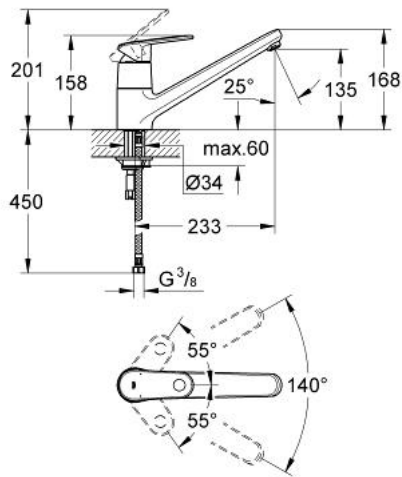

32 941 002 EUROPLUS SINGLE-LEVER SINK MIXER 1/2"

PRODUCT DESCRIPTION

- Colour: chrome
- low spout
- single hole installation
- GROHE LongLife finish
- GROHE SilkMove 35 mm ceramic cartridge
- SpeedClean mousseur
- adjustable flow rate limiter
- swivel cast spout
- swivel area 140°
- metal lever
- flexible connection hoses
- rapid installation system
- min. recommended pressure 1.0 bar

32 941 002 EUROPLUS SINGLE-LEVER SINK MIXER 1/2"

SPARE PARTS, april 2014 – now

- 1: Lever (Spare part-nr. 46651000)
- 2: Cap (Spare part-nr. 46601000)
- 3: Cartridge (Spare part-nr. 46374000)
- 4: Seal kit (Spare part-nr. 46429SA0)
- 5: Mousseur (Spare part-nr. 13929000)
- 6: Shank mounting kit (Spare part-nr. 46249000)
- 7: Mounting wrench (Spare part-nr. 19017000)*