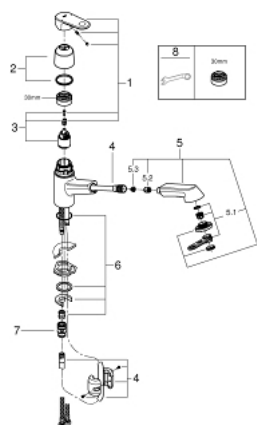

32 942 002 EUROPLUS SINGLE-LEVER SINK MIXER 1/2"

PRODUCT DESCRIPTION

- Colour: chrome
- low spout
- single hole installation
- GROHE LongLife finish
- GROHE SilkMove 35 mm ceramic cartridge
- Pull-Out spray for greater flexibility
- Dual Spray - switch between mousseur and SpeedClean shower jet using diverter
- automatic return to mousseur
- adjustable flow rate limiter
- swivel area 120°
- metal lever
- protected against backflow
- flexible connection hoses
- rapid installation system
- min. recommended pressure 1.0 bar

32 942 002 EUROPLUS SINGLE-LEVER SINK MIXER 1/2"

SPARE PARTS, marec 2016 – now

- 1: Lever (Spare part-nr. 46651000)
- 2: Cap (Spare part-nr. 46601000)
- 3: Cartridge (Spare part-nr. 46374000)
- 4: Hose for sink mixer with pull-out dual spray or mousseur (Spare part-nr. 48293000)
- 5: Pull-Out spray (Spare part-nr. 46710000)
- 5.1: Mousseur (Spare part-nr. 46711000)
- 5.2: Non-return valve (Spare part-nr. 08565000)
- 5.3: Dirt strainer (Spare part-nr. 0676800M)
- 6: Shank mounting kit (Spare part-nr. 46346000)
- 7: Quick coupling (Spare part-nr. 46338000)
- 8: Special spanner (Spare part-nr. 19377000)*