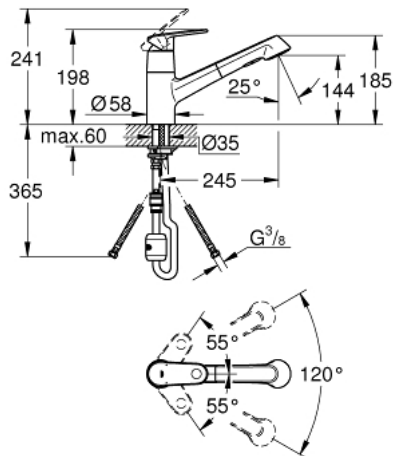

32 942 002 EUROPLUS SINGLE-LEVER SINK MIXER 1/2"

PRODUCT DESCRIPTION

- Colour: chrome
- low spout
- single hole installation
- GROHE LongLife finish
- GROHE SilkMove 35 mm ceramic cartridge
- Pull-Out spray for greater flexibility
- Dual Spray - switch between mousseur and SpeedClean shower jet using diverter
- automatic return to mousseur
- adjustable flow rate limiter
- swivel area 120°
- metal lever
- protected against backflow
- flexible connection hoses
- rapid installation system
- min. recommended pressure 1.0 bar

32 942 002 EUROPLUS SINGLE-LEVER SINK MIXER 1/2"

SPARE PARTS, marec 2016 – now

- 1: Lever (Spare part-nr. 46651000)
- 2: Cap (Spare part-nr. 46601000)
- 3: Cartridge (Spare part-nr. 46374000)
- 4: Hose for sink mixer with pull-out dual spray or mousseur (Spare part-nr. 48293000)
- 5: Pull-Out spray (Spare part-nr. 46710000)
- 5.1: Mousseur (Spare part-nr. 46711000)
- 5.2: Non-return valve (Spare part-nr. 08565000)
- 5.3: Dirt strainer (Spare part-nr. 0676800M)
- 6: Shank mounting kit (Spare part-nr. 46346000)
- 7: Quick coupling (Spare part-nr. 46338000)
- 8: Special spanner (Spare part-nr. 19377000)*