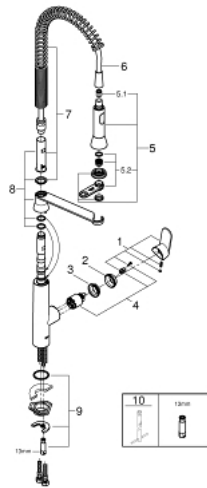

## 32 950 000 K7 SINGLE-LEVER SINK MIXER 1/2"

### SPARE PARTS, august 2016 – now

- 1: Lever (Spare part-nr. 46729000)
  - 2: Cap (Spare part-nr. 46116000)
  - 3: Screw coupling (Spare part-nr. 46460000)
  - 4: Cartridge (Spare part-nr. 46374000)
  - 5: Pull-Out spray (Spare part-nr. 46731000)
  - 5.1: Non-return valve (Spare part-nr. 08565000)
  - 5.2: Mousseur (Spare part-nr. 46711000)
  - 6: Shower hose (Spare part-nr. 46732000)
  - 7: Spring (Spare part-nr. 46733SD0)
  - 8: Holder pull out spray (Spare part-nr. 46734000)
  - 9: Shank mounting kit (Spare part-nr. 46671000)
  - 10: Socket spanner (Spare part-nr. 19332000)\*
  - 11: Mounting wrench (Spare part-nr. 19017000)\*
- \* Optional accessories