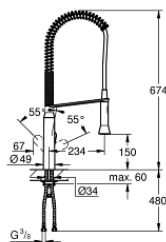

32 950 DC0 K7 SINGLE-LEVER SINK MIXER 1/2"

PRODUCT DESCRIPTION

- Colour: supersteel
- single hole installation
- GROHE LongLife finish
- GROHE SilkMove 35 mm ceramic cartridge
- professional spray
- Dual Spray - switch between mousseur and SpeedClean shower jet using diverter
- automatic return to mousseur
- metal spray
- adjustable flow rate limiter
- swivel spout
- swivel area 140°
- protected against backflow
- flexible connection hoses
- rapid installation system
- maximum flow rate (at 3 bar): 14 l/min
- min. recommended pressure 1.0 bar

32 950 DC0 K7 SINGLE-LEVER SINK MIXER 1/2"

SPARE PARTS, august 2016 – now

- 1: Lever (Spare part-nr. 46729DC0)
 - 2: Cap (Spare part-nr. 46116DC0)
 - 3: Screw coupling (Spare part-nr. 46460000)
 - 4: Cartridge (Spare part-nr. 46374000)
 - 5: Pull-Out spray (Spare part-nr. 46731DC0)
 - 5.1: Non-return valve (Spare part-nr. 08565000)
 - 5.2: Mousseur (Spare part-nr. 46711000)
 - 6: Shower hose (Spare part-nr. 46732DC0)
 - 7: Spring (Spare part-nr. 46733SD0)
 - 8: Holder pull out spray (Spare part-nr. 46734000)
 - 9: Shank mounting kit (Spare part-nr. 46671000)
 - 10: Socket spanner (Spare part-nr. 19332000)*
 - 11: Mounting wrench (Spare part-nr. 19017000)*
- * Optional accessories