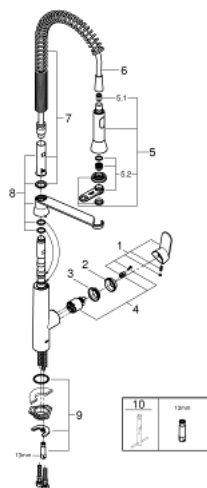

32 950 DC0 K7 SINGLE-LEVER SINK MIXER 1/2"

PRODUCT DESCRIPTION

- Colour: supersteel
- single hole installation
- GROHE LongLife finish
- GROHE SilkMove 35 mm ceramic cartridge
- professional spray
- Dual Spray - switch between mousseur and SpeedClean shower jet using diverter
- automatic return to mousseur
- metal spray
- adjustable flow rate limiter
- swivel spout
- swivel area 140°
- protected against backflow
- flexible connection hoses
- rapid installation system
- maximum flow rate (at 3 bar): 14 l/min
- min. recommended pressure 1.0 bar

32 950 DC0 K7 SINGLE-LEVER SINK MIXER 1/2"

SPARE PARTS, august 2016 – now

- 1: Lever (Spare part-nr. 46729DC0)
 - 2: Cap (Spare part-nr. 46116DC0)
 - 3: Screw coupling (Spare part-nr. 46460000)
 - 4: Cartridge (Spare part-nr. 46374000)
 - 5: Pull-Out spray (Spare part-nr. 46731DC0)
 - 5.1: Non-return valve (Spare part-nr. 08565000)
 - 5.2: Mousseur (Spare part-nr. 46711000)
 - 6: Shower hose (Spare part-nr. 46732DC0)
 - 7: Spring (Spare part-nr. 46733SD0)
 - 8: Holder pull out spray (Spare part-nr. 46734000)
 - 9: Shank mounting kit (Spare part-nr. 46671000)
 - 10: Socket spanner (Spare part-nr. 19332000)*
 - 11: Mounting wrench (Spare part-nr. 19017000)*
- * Optional accessories