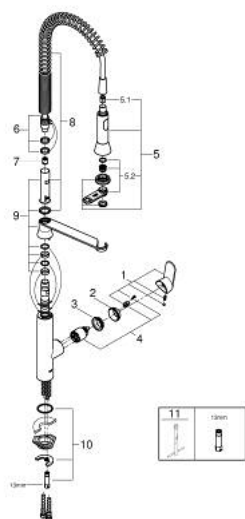

## 32 951 000 K7 SINGLE-LEVER SINK MIXER 1/2"

### PRODUCT DESCRIPTION

- Colour: chrome
- single hole installation
- GROHE LongLife finish
- GROHE SilkMove 35 mm ceramic cartridge
- professional spray
- Dual Spray - switch between mousseur and SpeedClean shower jet using diverter
- automatic return to mousseur
- metal spray
- adjustable flow rate limiter
- swivel spout
- swivel area 140°
- 360° maneuverable spring arm
- protected against backflow
- flexible connection hoses
- rapid installation system
- min. recommended pressure 1.0 bar

### SPARE PARTS, april 2017 – now

- 1: Lever (Spare part-nr. 46729000)
  - 2: Cap (Spare part-nr. 46116000)
  - 3: Screw coupling (Spare part-nr. 46460000)
  - 4: Cartridge (Spare part-nr. 46374000)
  - 5: Pull-Out spray (Spare part-nr. 46731000)
  - 5.1: Non-return valve (Spare part-nr. 08565000)
  - 5.2: Mousseur (Spare part-nr. 46711000)
  - 6: Shower hose (Spare part-nr. 46732000)
  - 7: Non-return valve (Spare part-nr. 48224000)
  - 8: Spring (Spare part-nr. 46733SD0)
  - 9: Holder pull out spray (Spare part-nr. 46734000)
  - 10: Shank mounting kit (Spare part-nr. 46671000)
  - 11: Mounting wrench (Spare part-nr. 19017000)\*
- \* Optional accessories