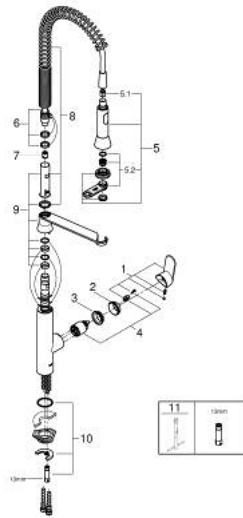

## 32 951 DC0 K7 SINGLE-LEVER SINK MIXER 1/2"

### PRODUCT DESCRIPTION

- Colour: supersteel
- single hole installation
- GROHE LongLife finish
- GROHE SilkMove 35 mm ceramic cartridge
- professional spray
- Dual Spray - switch between mousseur and SpeedClean shower jet using diverter
- automatic return to mousseur
- metal spray
- adjustable flow rate limiter
- swivel spout
- swivel area 140°
- 360° maneuverable spring arm
- protected against backflow
- flexible connection hoses
- rapid installation system
- min. recommended pressure 1.0 bar

### SPARE PARTS, april 2017 – now

- 1: Lever (Spare part-nr. 46729DC0)
  - 2: Cap (Spare part-nr. 46116DC0)
  - 3: Screw coupling (Spare part-nr. 46460000)
  - 4: Cartridge (Spare part-nr. 46374000)
  - 5: Pull-Out spray (Spare part-nr. 46731DC0)
  - 5.1: Non-return valve (Spare part-nr. 08565000)
  - 5.2: Mousseur (Spare part-nr. 46711000)
  - 6: Shower hose (Spare part-nr. 46732000)
  - 7: Non-return valve (Spare part-nr. 48224000)
  - 8: Spring (Spare part-nr. 46733SD0)
  - 9: Holder pull out spray (Spare part-nr. 46734000)
  - 10: Shank mounting kit (Spare part-nr. 46671000)
  - 11: Mounting wrench (Spare part-nr. 19017000)\*
- \* Optional accessories