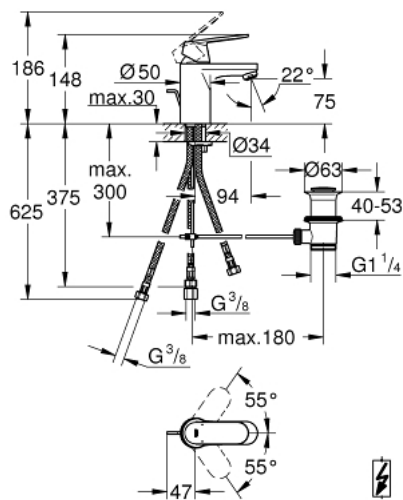

## 32 955 000 EUROSMART COSMOPOLITAN SINGLE-LEVER BASIN MIXER 1/2" S-SIZE

### PRODUCT DESCRIPTION

- Colour: chrome
- single hole installation
- metal lever
- GROHE SilkMove 35 mm ceramic cartridge
- adjustable flow rate limiter
- adjustable minimum flow rate approx. 2.5 l/min
- GROHE LongLife finish
- GROHE FastFixation installation system with centering support
- flow straightener
- pop-up waste set 1 1/4"
- flexible connection hoses
- for open water heater
- optional temperature limiter ref. no. 46 375
- noise classification I in accordance with DIN 4109

### SPARE PARTS, november 2009 – now

- 1: Lever (Spare part-nr. 46681000)
- 2: Cap (Spare part-nr. 46492000)
- 3: Screw coupling (Spare part-nr. 46460000)
- 4: Cartridge (Spare part-nr. 46558000)
- 5: Pop-up rod (Spare part-nr. 46739000)
- 6: Flow straightener (Spare part-nr. 46162000)
- 7: Shank mounting kit (Spare part-nr. 46671000)
- 8: Waste set 1 1/4" (Spare part-nr. 28910000)
- 8.1: Plug (Spare part-nr. 07182000)
- 8.2: Eccentric rod (Spare part-nr. 07052000)
- 9: Temperature limiter (Spare part-nr. 46375000)\*
- 10: Socket spanner (Spare part-nr. 19332000)\*
- 11: Mounting wrench (Spare part-nr. 19017000)\*
- 12: Eccentric rod (Spare part-nr. 07341000)\*