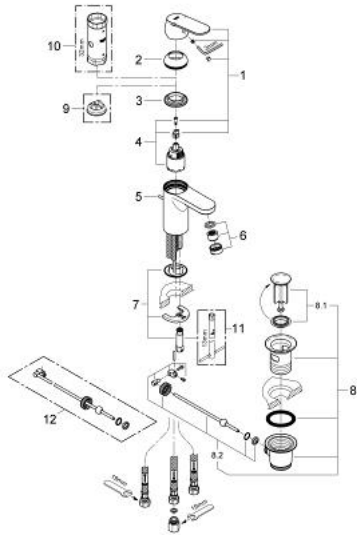

## 32 955 000 EUROSMART COSMOPOLITAN SINGLE-LEVER BASIN MIXER 1/2" S-SIZE

### PRODUCT DESCRIPTION

- Colour: chrome
- single hole installation
- metal lever
- GROHE SilkMove 35 mm ceramic cartridge
- adjustable flow rate limiter
- adjustable minimum flow rate approx. 2.5 l/min
- GROHE LongLife finish
- GROHE FastFixation installation system with centering support
- flow straightener
- pop-up waste set 1 1/4"
- flexible connection hoses
- for open water heater
- optional temperature limiter ref. no. 46 375
- noise classification I in accordance with DIN 4109

### SPARE PARTS, november 2009 – now

- 1: Lever (Spare part-nr. 46681000)
- 2: Cap (Spare part-nr. 46492000)
- 3: Screw coupling (Spare part-nr. 46460000)
- 4: Cartridge (Spare part-nr. 46558000)
- 5: Pop-up rod (Spare part-nr. 46739000)
- 6: Flow straightener (Spare part-nr. 46162000)
- 7: Shank mounting kit (Spare part-nr. 46671000)
- 8: Waste set 1 1/4" (Spare part-nr. 28910000)
- 8.1: Plug (Spare part-nr. 07182000)
- 8.2: Eccentric rod (Spare part-nr. 07052000)
- 9: Temperature limiter (Spare part-nr. 46375000)\*
- 10: Socket spanner (Spare part-nr. 19332000)\*
- 11: Mounting wrench (Spare part-nr. 19017000)\*
- 12: Eccentric rod (Spare part-nr. 07341000)\*