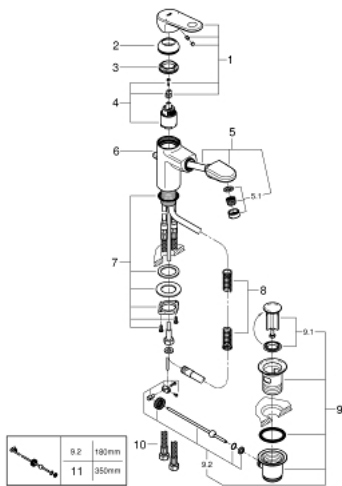

33 155 002 **EUROPLUS SINGLE-LEVER BASIN MIXER 1/2"**  
**S-SIZE**

**SPARE PARTS**, september 2017 – now

- 1: Lever (Spare part-nr. 46647000)
- 2: Cap (Spare part-nr. 46492000)
- 3: Screw coupling (Spare part-nr. 46460000)
- 4: Cartridge (Spare part-nr. 46374000)
- 5: Shower outlet (Spare part-nr. 46674000)
- 5.1: Flow straightener (Spare part-nr. 64447000)
- 6: Pop-up rod (Spare part-nr. 64304000)
- 7: Shank mounting kit (Spare part-nr. 46078000)
- 8: Compression spring (Spare part-nr. 07239000)
- 9: Waste set 1 1/4" (Spare part-nr. 28910000)
- 9.1: Plug (Spare part-nr. 07182000)
- 9.2: Eccentric rod (Spare part-nr. 07052000)
- 10: Connection hose (Spare part-nr. 46255000)
- 11: Eccentric rod (Spare part-nr. 07341000)\*