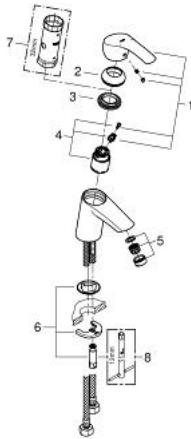

33 161 002 **EUROSMART SINGLE-LEVER BASIN MIXER 1/2"**
S-SIZE

PRODUCT DESCRIPTION

- Colour: chrome
- single hole installation
- metal lever
- GROHE SilkMove 35 mm ceramic cartridge
- adjustable flow rate limiter
- with temperature limiter
- GROHE LongLife finish
- GROHE EcoJoy - Less water, perfect flow
- maximum flow rate (at 3 bar): 5 l/min
- GROHE FastFixation rapid installation system
- smooth body
- flexible connection hoses
- DR-brass housing

33 161 002 **EUROSMART SINGLE-LEVER BASIN MIXER 1/2"**
S-SIZE

SPARE PARTS, oktober 2013 – now

- 1: Lever (Spare part-nr. 46897000)
 - 2: Cap (Spare part-nr. 46492000)
 - 3: Screw coupling (Spare part-nr. 46460000)
 - 4: Cartridge (Spare part-nr. 46374000)
 - 5: Mousseur (Spare part-nr. 13207000)
 - 6: Shank mounting kit (Spare part-nr. 46671000)
 - 7: Socket spanner (Spare part-nr. 19332000)*
 - 8: Mounting wrench (Spare part-nr. 19017000)*
- * Optional accessories