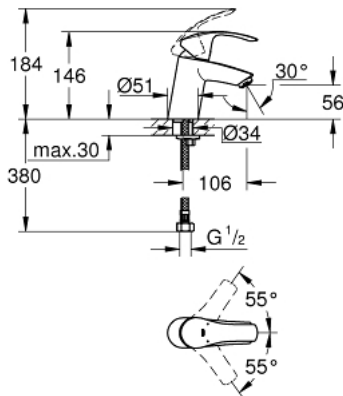

33 161 002 **EUROSMART SINGLE-LEVER BASIN MIXER 1/2"**
S-SIZE

PRODUCT DESCRIPTION

- Colour: chrome
- single hole installation
- metal lever
- GROHE SilkMove 35 mm ceramic cartridge
- adjustable flow rate limiter
- with temperature limiter
- GROHE LongLife finish
- GROHE EcoJoy - Less water, perfect flow
- maximum flow rate (at 3 bar): 5 l/min
- GROHE FastFixation rapid installation system
- smooth body
- flexible connection hoses
- DR-brass housing

33 161 002 **EUROSMART SINGLE-LEVER BASIN MIXER 1/2"**
S-SIZE

SPARE PARTS, oktober 2013 – now

- 1: Lever (Spare part-nr. 46897000)
 - 2: Cap (Spare part-nr. 46492000)
 - 3: Screw coupling (Spare part-nr. 46460000)
 - 4: Cartridge (Spare part-nr. 46374000)
 - 5: Mousseur (Spare part-nr. 13207000)
 - 6: Shank mounting kit (Spare part-nr. 46671000)
 - 7: Socket spanner (Spare part-nr. 19332000)*
 - 8: Mounting wrench (Spare part-nr. 19017000)*
- * Optional accessories