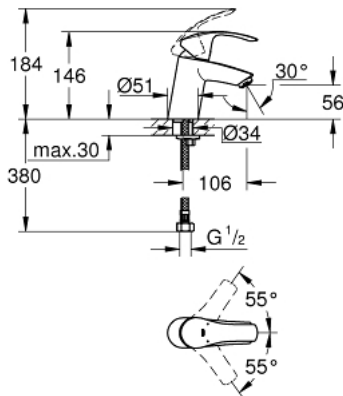

33 161 002 **EUROSMART SINGLE-LEVER BASIN MIXER 1/2"**
S-SIZE

PRODUCT DESCRIPTION

- Colour: chrome
- single hole installation
- metal lever
- GROHE SilkMove 35 mm ceramic cartridge
- adjustable flow rate limiter
- with temperature limiter
- GROHE LongLife finish
- GROHE EcoJoy - Less water, perfect flow
- maximum flow rate (at 3 bar): 5 l/min
- GROHE FastFixation rapid installation system
- smooth body
- flexible connection hoses
- DR-brass housing
- AquaCalibrator

33 161 002 **EUROSMART SINGLE-LEVER BASIN MIXER 1/2"**
S-SIZE

SPARE PARTS, oktober 2013 – now

- 1: Lever (Spare part-nr. 46897000)
 - 2: Cap (Spare part-nr. 46492000)
 - 3: Screw coupling (Spare part-nr. 46460000)
 - 4: Cartridge (Spare part-nr. 46374000)
 - 5: Mousseur (Spare part-nr. 13207000)
 - 6: Shank mounting kit (Spare part-nr. 46671000)
 - 7: Socket spanner (Spare part-nr. 19332000)*
 - 8: Mounting wrench (Spare part-nr. 19017000)*
- * Optional accessories