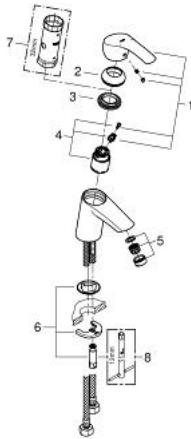

33 161 002 **EUROSMART SINGLE-LEVER BASIN MIXER 1/2"**
S-SIZE

PRODUCT DESCRIPTION

- Colour: chrome
- single hole installation
- metal lever
- GROHE SilkMove 35 mm ceramic cartridge
- adjustable flow rate limiter
- with temperature limiter
- GROHE LongLife finish
- GROHE EcoJoy - Less water, perfect flow
- maximum flow rate (at 3 bar): 5 l/min
- GROHE FastFixation rapid installation system
- smooth body
- flexible connection hoses
- DR-brass housing
- AquaCalibrator

33 161 002 **EUROSMART SINGLE-LEVER BASIN MIXER 1/2"**
S-SIZE

SPARE PARTS, oktober 2013 – now

- 1: Lever (Spare part-nr. 46897000)
 - 2: Cap (Spare part-nr. 46492000)
 - 3: Screw coupling (Spare part-nr. 46460000)
 - 4: Cartridge (Spare part-nr. 46374000)
 - 5: Mousseur (Spare part-nr. 13207000)
 - 6: Shank mounting kit (Spare part-nr. 46671000)
 - 7: Socket spanner (Spare part-nr. 19332000)*
 - 8: Mounting wrench (Spare part-nr. 19017000)*
- * Optional accessories