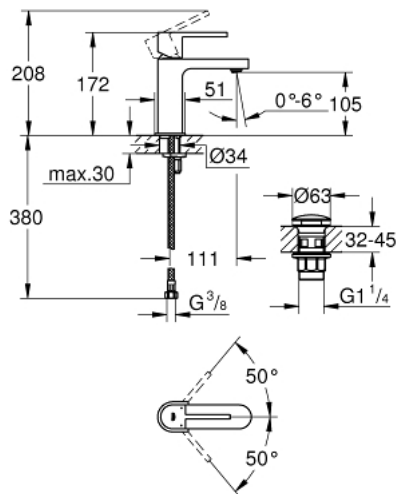

33 163 003 **GROHE PLUS SINGLE-LEVER BASIN MIXER 1/2"**
S-SIZE

PRODUCT DESCRIPTION

- Colour: chrome
- single hole installation
- metal lever
- GROHE SilkMove 28 mm ceramic cartridge
- with temperature limiter
- GROHE LongLife finish
- GROHE EcoJoy - Less water, perfect flow
- maximum flow rate (at 3 bar): 5 l/min
- GROHE AquaGuide adjustable mousseur
- GROHE FastFixation Plus installation system
- smooth body with push-open waste set 1 1/4"
- flexible connection hoses

33 163 003 **GROHE PLUS SINGLE-LEVER BASIN MIXER 1/2"**
S-SIZE

SPARE PARTS, august 2018 – now

- 1: Lever (Spare part-nr. 48452000)
- 2: Fitting ring (Spare part-nr. 07419000)
- 3: Cartridge (Spare part-nr. 46580000)
- 4: Mousseur (Spare part-nr. 48449000)
- 5: Shank mounting kit (Spare part-nr. 46645000)
- 6: Waste set with push-open plug (Spare part-nr. 65807000)
- 7: Mounting wrench (Spare part-nr. 19017000)*