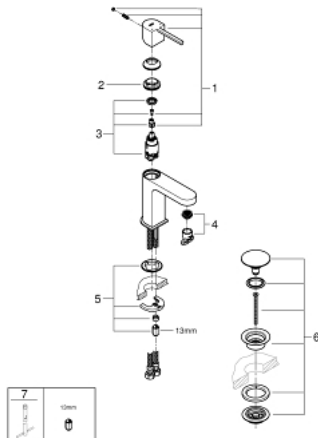

33 163 003 **GROHE PLUS SINGLE-LEVER BASIN MIXER 1/2"**
S-SIZE

PRODUCT DESCRIPTION

- Colour: chrome
- single hole installation
- metal lever
- GROHE SilkMove 28 mm ceramic cartridge
- with temperature limiter
- GROHE LongLife finish
- GROHE EcoJoy - Less water, perfect flow
- maximum flow rate (at 3 bar): 5 l/min
- GROHE AquaGuide adjustable mousseur
- GROHE FastFixation Plus installation system
- smooth body with push-open waste set 1 1/4"
- flexible connection hoses

33 163 003 **GROHE PLUS SINGLE-LEVER BASIN MIXER 1/2"**
S-SIZE

SPARE PARTS, august 2018 – now

- 1: Lever (Spare part-nr. 48452000)
- 2: Fitting ring (Spare part-nr. 07419000)
- 3: Cartridge (Spare part-nr. 46580000)
- 4: Mousseur (Spare part-nr. 48449000)
- 5: Shank mounting kit (Spare part-nr. 46645000)
- 6: Waste set with push-open plug (Spare part-nr. 65807000)
- 7: Mounting wrench (Spare part-nr. 19017000)*