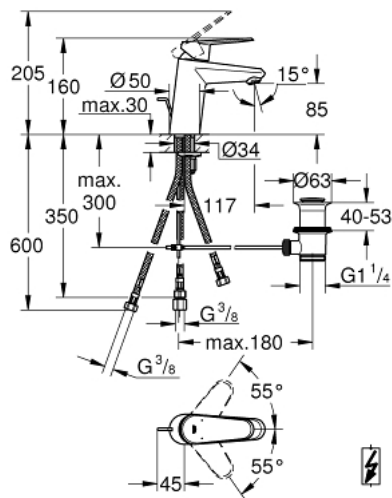

33 177 002 EURODISC COSMOPOLITAN SINGLE-LEVER BASIN MIXER 1/2" S-SIZE

PRODUCT DESCRIPTION

- Colour: chrome
- single hole installation
- metal lever
- GROHE SilkMove 35 mm ceramic cartridge
- adjustable flow rate limiter
- adjustable minimum flow rate approx. 2.5 l/min
- GROHE LongLife finish
- GROHE FastFixation installation system with centering support
- flow straightener
- pop-up waste set 1 1/4"
- flexible connection hoses
- for open water heater
- optional temperature limiter ref. no. 46 375
- noise classification I in accordance with DIN 4109

33 177 002 **EURODISC COSMOPOLITAN SINGLE-LEVER BASIN MIXER 1/2"**
S-SIZE

SPARE PARTS, marec 2010 – now

- 1: Lever (Spare part-nr. 46738000)
- 2: Cap (Spare part-nr. 46492000)
- 3: Screw coupling (Spare part-nr. 46460000)
- 4: Cartridge (Spare part-nr. 46558000)
- 5: Pop-up rod (Spare part-nr. 46739000)
- 6: Flow straightener (Spare part-nr. 46162000)
- 7: Shank mounting kit (Spare part-nr. 46645000)
- 8: Waste set 1 1/4" (Spare part-nr. 28910000)
- 8.1: Plug (Spare part-nr. 07182000)
- 8.2: Eccentric rod (Spare part-nr. 07052000)
- 9: Temperature limiter (Spare part-nr. 46375000)*
- 10: Socket spanner (Spare part-nr. 19332000)*
- 11: Mounting wrench (Spare part-nr. 19017000)*