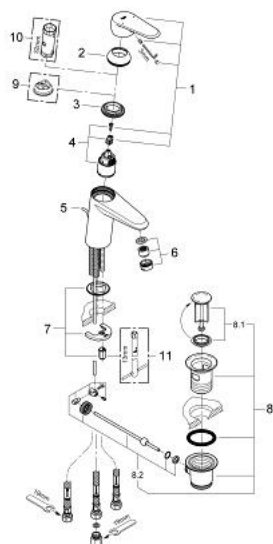

33 177 002 EURODISC COSMOPOLITAN SINGLE-LEVER BASIN MIXER 1/2" S-SIZE

PRODUCT DESCRIPTION

- Colour: chrome
- single hole installation
- metal lever
- GROHE SilkMove 35 mm ceramic cartridge
- adjustable flow rate limiter
- adjustable minimum flow rate approx. 2.5 l/min
- GROHE LongLife finish
- GROHE FastFixation installation system with centering support
- flow straightener
- pop-up waste set 1 1/4"
- flexible connection hoses
- for open water heater
- optional temperature limiter ref. no. 46 375
- noise classification I in accordance with DIN 4109

33 177 002 **EURODISC COSMOPOLITAN SINGLE-LEVER BASIN MIXER 1/2"**
S-SIZE

SPARE PARTS, marec 2010 – now

- 1: Lever (Spare part-nr. 46738000)
- 2: Cap (Spare part-nr. 46492000)
- 3: Screw coupling (Spare part-nr. 46460000)
- 4: Cartridge (Spare part-nr. 46558000)
- 5: Pop-up rod (Spare part-nr. 46739000)
- 6: Flow straightener (Spare part-nr. 46162000)
- 7: Shank mounting kit (Spare part-nr. 46645000)
- 8: Waste set 1 1/4" (Spare part-nr. 28910000)
- 8.1: Plug (Spare part-nr. 07182000)
- 8.2: Eccentric rod (Spare part-nr. 07052000)
- 9: Temperature limiter (Spare part-nr. 46375000)*
- 10: Socket spanner (Spare part-nr. 19332000)*
- 11: Mounting wrench (Spare part-nr. 19017000)*