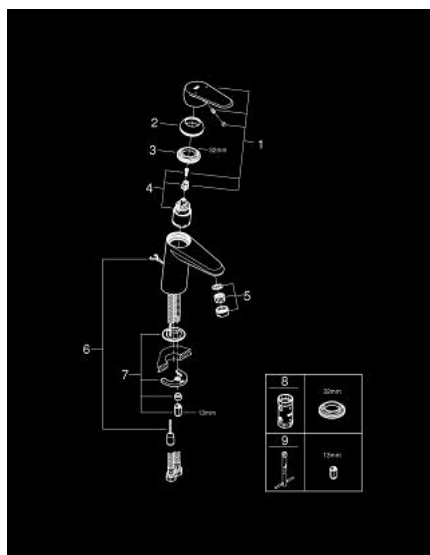

33 178 20E EURODISC COSMOPOLITAN SINGLE-LEVER BASIN MIXER 1/2" S-SIZE

PRODUCT DESCRIPTION

- Colour: chrome
- single hole installation
- metal lever
- GROHE SilkMove 35 mm ceramic cartridge
- adjustable flow rate limiter
- adjustable minimum flow rate approx. 2.5 l/min
- GROHE LongLife finish
- GROHE EcoJoy - Less water, perfect flow
- maximum flow rate (at 3 bar): 5 l/min
- GROHE FastFixation installation system with centering support
- mousseur
- retractable chain
- flexible connection hoses
- optional temperature limiter ref. no. 46 375
- noise classification I in accordance with DIN 4109

33 178 20E EURODISC COSMOPOLITAN SINGLE-LEVER BASIN MIXER 1/2" S-SIZE

SPARE PARTS, avgust 2017 – now

- 1: Lever (Spare part-nr. 46738000)
- 2: Cap (Spare part-nr. 46492000)
- 3: Screw coupling (Spare part-nr. 46460000)
- 4: Cartridge (Spare part-nr. 46374000)
- 5: Laminar flow straightener (Spare part-nr. 13955000)
- 6: Chain (Spare part-nr. 06815000)
- 7: Shank mounting kit (Spare part-nr. 46645000)
- 8: Socket spanner (Spare part-nr. 19332000)*
- 9: Mounting wrench (Spare part-nr. 19017000)*