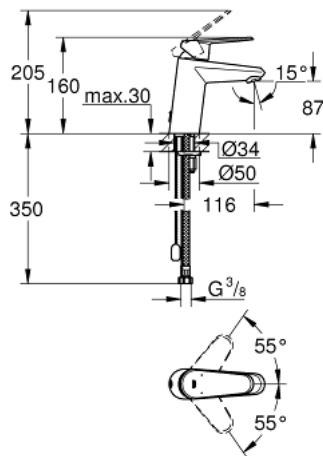

33 178 20E EURODISC COSMOPOLITAN SINGLE-LEVER BASIN MIXER 1/2" S-SIZE

PRODUCT DESCRIPTION

- Colour: chrome
- single hole installation
- metal lever
- GROHE SilkMove 35 mm ceramic cartridge
- adjustable flow rate limiter
- adjustable minimum flow rate approx. 2.5 l/min
- GROHE LongLife finish
- GROHE EcoJoy - Less water, perfect flow
- maximum flow rate (at 3 bar): 5 l/min
- GROHE FastFixation installation system with centering support
- mousseur
- retractable chain
- flexible connection hoses
- optional temperature limiter ref. no. 46 375
- noise classification I in accordance with DIN 4109

33 178 20E EURODISC COSMOPOLITAN SINGLE-LEVER BASIN MIXER 1/2" S-SIZE

SPARE PARTS, avgust 2017 – now

- 1: Lever (Spare part-nr. 46738000)
- 2: Cap (Spare part-nr. 46492000)
- 3: Screw coupling (Spare part-nr. 46460000)
- 4: Cartridge (Spare part-nr. 46374000)
- 5: Laminar flow straightener (Spare part-nr. 13955000)
- 6: Chain (Spare part-nr. 06815000)
- 7: Shank mounting kit (Spare part-nr. 46645000)
- 8: Socket spanner (Spare part-nr. 19332000)*
- 9: Mounting wrench (Spare part-nr. 19017000)*