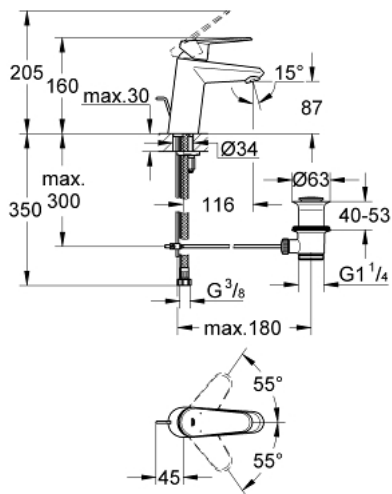

33 183 002 **EURODISC COSMOPOLITAN SINGLE-LEVER BASIN MIXER 1/2"**
S-SIZE

PRODUCT DESCRIPTION

- Colour: chrome
- single hole installation
- metal lever
- GROHE SilkMove 35 mm ceramic cartridge
- adjustable flow rate limiter
- adjustable minimum flow rate approx. 2.5 l/min
- GROHE LongLife finish
- GROHE FastFixation installation system with centering support
- mousseur
- pop-up waste set 1 1/4"
- flexible connection hoses
- optional temperature limiter ref. no. 46 375
- noise classification I in accordance with DIN 4109

33 183 002 **EURODISC COSMOPOLITAN SINGLE-LEVER BASIN MIXER 1/2"**
S-SIZE

SPARE PARTS, marec 2010 – now

- 1: Lever (Spare part-nr. 46738000)
 - 2: Cap (Spare part-nr. 46492000)
 - 3: Screw coupling (Spare part-nr. 46460000)
 - 4: Cartridge (Spare part-nr. 46374000)
 - 5: Pop-up rod (Spare part-nr. 46739000)
 - 6: Mousseur (Spare part-nr. 13929000)
 - 7: Shank mounting kit (Spare part-nr. 46645000)
 - 8: Waste set 1 1/4" (Spare part-nr. 28910000)
 - 8.1: Plug (Spare part-nr. 07182000)
 - 8.2: Eccentric rod (Spare part-nr. 07052000)
 - 9: Temperature limiter (Spare part-nr. 46375000)*
 - 10: Socket spanner (Spare part-nr. 19332000)*
 - 11: Mounting wrench (Spare part-nr. 19017000)*
- * Optional accessories