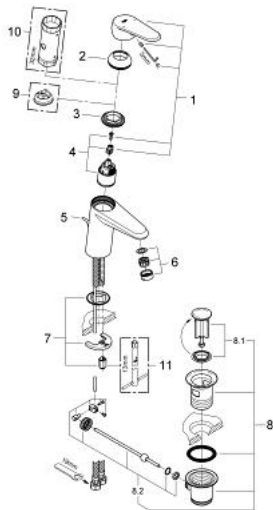

33 183 002 **EURODISC COSMOPOLITAN SINGLE-LEVER BASIN MIXER 1/2"**
S-SIZE

PRODUCT DESCRIPTION

- Colour: chrome
- single hole installation
- metal lever
- GROHE SilkMove 35 mm ceramic cartridge
- adjustable flow rate limiter
- adjustable minimum flow rate approx. 2.5 l/min
- GROHE LongLife finish
- GROHE FastFixation installation system with centering support
- mousseur
- pop-up waste set 1 1/4"
- flexible connection hoses
- optional temperature limiter ref. no. 46 375
- noise classification I in accordance with DIN 4109

33 183 002 **EURODISC COSMOPOLITAN SINGLE-LEVER BASIN MIXER 1/2"**
S-SIZE

SPARE PARTS, marec 2010 – now

- 1: Lever (Spare part-nr. 46738000)
 - 2: Cap (Spare part-nr. 46492000)
 - 3: Screw coupling (Spare part-nr. 46460000)
 - 4: Cartridge (Spare part-nr. 46374000)
 - 5: Pop-up rod (Spare part-nr. 46739000)
 - 6: Mousseur (Spare part-nr. 13929000)
 - 7: Shank mounting kit (Spare part-nr. 46645000)
 - 8: Waste set 1 1/4" (Spare part-nr. 28910000)
 - 8.1: Plug (Spare part-nr. 07182000)
 - 8.2: Eccentric rod (Spare part-nr. 07052000)
 - 9: Temperature limiter (Spare part-nr. 46375000)*
 - 10: Socket spanner (Spare part-nr. 19332000)*
 - 11: Mounting wrench (Spare part-nr. 19017000)*
- * Optional accessories