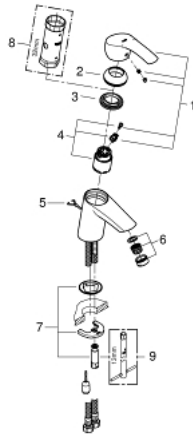

33 188 002 **EUROSMART SINGLE-LEVER BASIN MIXER 1/2"**
S-SIZE

PRODUCT DESCRIPTION

- Colour: chrome
- single hole installation
- metal lever
- GROHE SilkMove 35 mm ceramic cartridge
- adjustable flow rate limiter
- with temperature limiter
- GROHE LongLife finish
- GROHE EcoJoy - Less water, perfect flow
- maximum flow rate (at 3 bar): 5 l/min
- GROHE FastFixation rapid installation system
- retractable chain
- flexible connection hoses

33 188 002 **EUROSMART SINGLE-LEVER BASIN MIXER 1/2"**
S-SIZE

SPARE PARTS, oktober 2013 – now

- 1: Lever (Spare part-nr. 46897000)
- 2: Cap (Spare part-nr. 46492000)
- 3: Screw coupling (Spare part-nr. 46460000)
- 4: Cartridge (Spare part-nr. 46374000)
- 5: Chain (Spare part-nr. 06815000)
- 6: Mousseur (Spare part-nr. 48159000)
- 7: Shank mounting kit (Spare part-nr. 46671000)
- 8: Socket spanner (Spare part-nr. 19332000)*
- 9: Mounting wrench (Spare part-nr. 19017000)*
- * Optional accessories