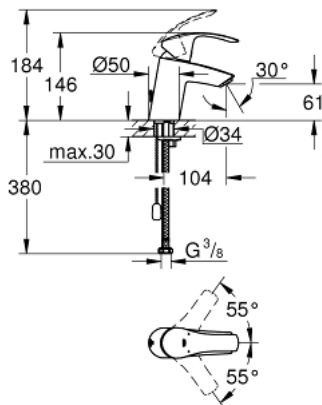

33 188 002 **EUROSMART SINGLE-LEVER BASIN MIXER 1/2"**
S-SIZE

PRODUCT DESCRIPTION

- Colour: chrome
- single hole installation
- metal lever
- GROHE SilkMove 35 mm ceramic cartridge
- adjustable flow rate limiter
- with temperature limiter
- GROHE LongLife finish
- GROHE EcoJoy - Less water, perfect flow
- maximum flow rate (at 3 bar): 5 l/min
- GROHE FastFixation rapid installation system
- retractable chain
- flexible connection hoses

33 188 002 **EUROSMART SINGLE-LEVER BASIN MIXER 1/2"**
S-SIZE

SPARE PARTS, oktober 2013 – now

- 1: Lever (Spare part-nr. 46897000)
- 2: Cap (Spare part-nr. 46492000)
- 3: Screw coupling (Spare part-nr. 46460000)
- 4: Cartridge (Spare part-nr. 46374000)
- 5: Chain (Spare part-nr. 06815000)
- 6: Mousseur (Spare part-nr. 48159000)
- 7: Shank mounting kit (Spare part-nr. 46671000)
- 8: Socket spanner (Spare part-nr. 19332000)*
- 9: Mounting wrench (Spare part-nr. 19017000)*
- * Optional accessories