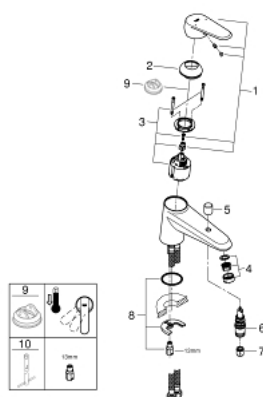

33 192 002 EURODISC COSMOPOLITAN SINGLE-LEVER BATH MIXER 1/2"

PRODUCT DESCRIPTION

- Colour: chrome
- single hole installation
- metal lever
- GROHE SilkMove 46 mm ceramic cartridge
- GROHE LongLife finish
- adjustable flow rate limiter
- adjustable minimum flow rate approx. 2.5 l/min
- automatic diverter: bath/shower
- mousseur
- integrated non-return valve in the shower outlet 1/2"
- flexible connection hoses
- protected against backflow
- optional temperature limiter ref. no. 46 308

33 192 002 EURODISC COSMOPOLITAN SINGLE-LEVER BATH MIXER 1/2"

SPARE PARTS, marec 2010 – now

- 1: Lever (Spare part-nr. 46744000)
- 2: Cap (Spare part-nr. 46570000)
- 3: Cartridge (Spare part-nr. 46048000)
- 4: Mousseur (Spare part-nr. 13941000)
- 5: Diverter knob (Spare part-nr. 48022000)
- 6: Diverter (Spare part-nr. 65655000)
- 7: Non-return valve (Spare part-nr. 08565000)
- 8: Shank mounting kit (Spare part-nr. 46249000)
- 9: Temperature limiter (Spare part-nr. 46375000)*
- 10: Mounting wrench (Spare part-nr. 19017000)*