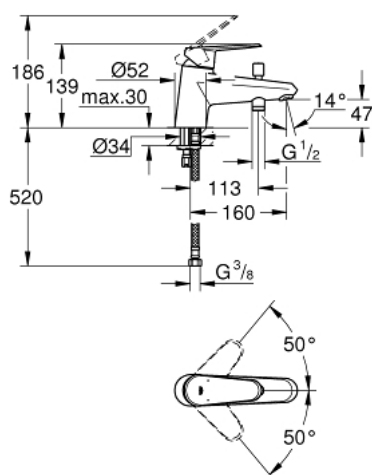

33 192 002 EURODISC COSMOPOLITAN SINGLE-LEVER BATH MIXER 1/2"

PRODUCT DESCRIPTION

- Colour: chrome
- single hole installation
- metal lever
- GROHE SilkMove 46 mm ceramic cartridge
- GROHE LongLife finish
- adjustable flow rate limiter
- adjustable minimum flow rate approx. 2.5 l/min
- automatic diverter: bath/shower
- mousseur
- integrated non-return valve in the shower outlet 1/2"
- flexible connection hoses
- protected against backflow
- optional temperature limiter ref. no. 46 308

33 192 002 EURODISC COSMOPOLITAN SINGLE-LEVER BATH MIXER 1/2"

SPARE PARTS, marec 2010 – now

- 1: Lever (Spare part-nr. 46744000)
- 2: Cap (Spare part-nr. 46570000)
- 3: Cartridge (Spare part-nr. 46048000)
- 4: Mousseur (Spare part-nr. 13941000)
- 5: Diverter knob (Spare part-nr. 48022000)
- 6: Diverter (Spare part-nr. 65655000)
- 7: Non-return valve (Spare part-nr. 08565000)
- 8: Shank mounting kit (Spare part-nr. 46249000)
- 9: Temperature limiter (Spare part-nr. 46375000)*
- 10: Mounting wrench (Spare part-nr. 19017000)*