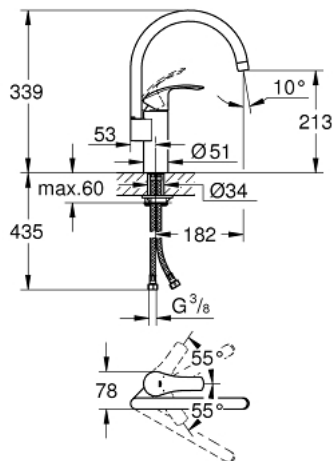

33 202 DC2 EUROSART SINGLE-LEVER SINK MIXER 1/2"

PRODUCT DESCRIPTION

- Colour: supersteel
- high spout
- single hole installation
- GROHE LongLife finish
- GROHE SilkMove 35 mm ceramic cartridge
- integrated temperature limiter
- mousseur
- adjustable flow rate limiter
- swivel tubular spout
- adjustable swivel area 0° / 150° / 360°
- flexible connection hoses
- rapid installation system
- min. recommended pressure 1.0 bar

33 202 DC2 EUROSMART SINGLE-LEVER SINK MIXER 1/2"

SPARE PARTS, september 2019 – now

- 1: Lever (Spare part-nr. 46897DC0)
 - 2: Cap (Spare part-nr. 46492DC0)
 - 3: Screw ring (Spare part-nr. 46815000)
 - 4: Cartridge (Spare part-nr. 46374000)
 - 5: Spout (Spare part-nr. 13372DC0)
 - 5.1: Sealing washer (Spare part-nr. 0128500M)
 - 5.2: Safety ring (Spare part-nr. 4826600M)
 - 5.3: Mousseur (Spare part-nr. 06574DC0)
 - 6: Shank mounting kit (Spare part-nr. 46249000)
 - 7: Support plate (Spare part-nr. 05334000)
 - 8: Socket spanner (Spare part-nr. 19332000)*
 - 9: Mounting wrench (Spare part-nr. 19017000)*
- * Optional accessories