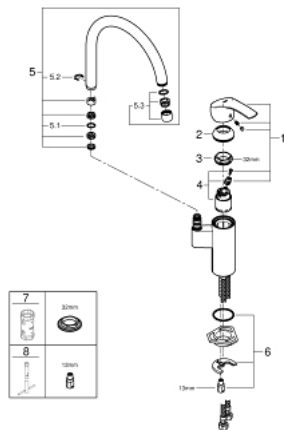

33 202 DC2 EUROSART SINGLE-LEVER SINK MIXER 1/2"

PRODUCT DESCRIPTION

- Colour: supersteel
- high spout
- single hole installation
- GROHE LongLife finish
- GROHE SilkMove 35 mm ceramic cartridge
- integrated temperature limiter
- mousseur
- adjustable flow rate limiter
- swivel tubular spout
- adjustable swivel area 0° / 150° / 360°
- flexible connection hoses
- rapid installation system
- min. recommended pressure 1.0 bar

33 202 DC2 EUROSMART SINGLE-LEVER SINK MIXER 1/2"

SPARE PARTS, september 2019 – now

- 1: Lever (Spare part-nr. 46897DC0)
 - 2: Cap (Spare part-nr. 46492DC0)
 - 3: Screw ring (Spare part-nr. 46815000)
 - 4: Cartridge (Spare part-nr. 46374000)
 - 5: Spout (Spare part-nr. 13372DC0)
 - 5.1: Sealing washer (Spare part-nr. 0128500M)
 - 5.2: Safety ring (Spare part-nr. 4826600M)
 - 5.3: Mousseur (Spare part-nr. 06574DC0)
 - 6: Shank mounting kit (Spare part-nr. 46249000)
 - 7: Support plate (Spare part-nr. 05334000)
 - 8: Socket spanner (Spare part-nr. 19332000)*
 - 9: Mounting wrench (Spare part-nr. 19017000)*
- * Optional accessories